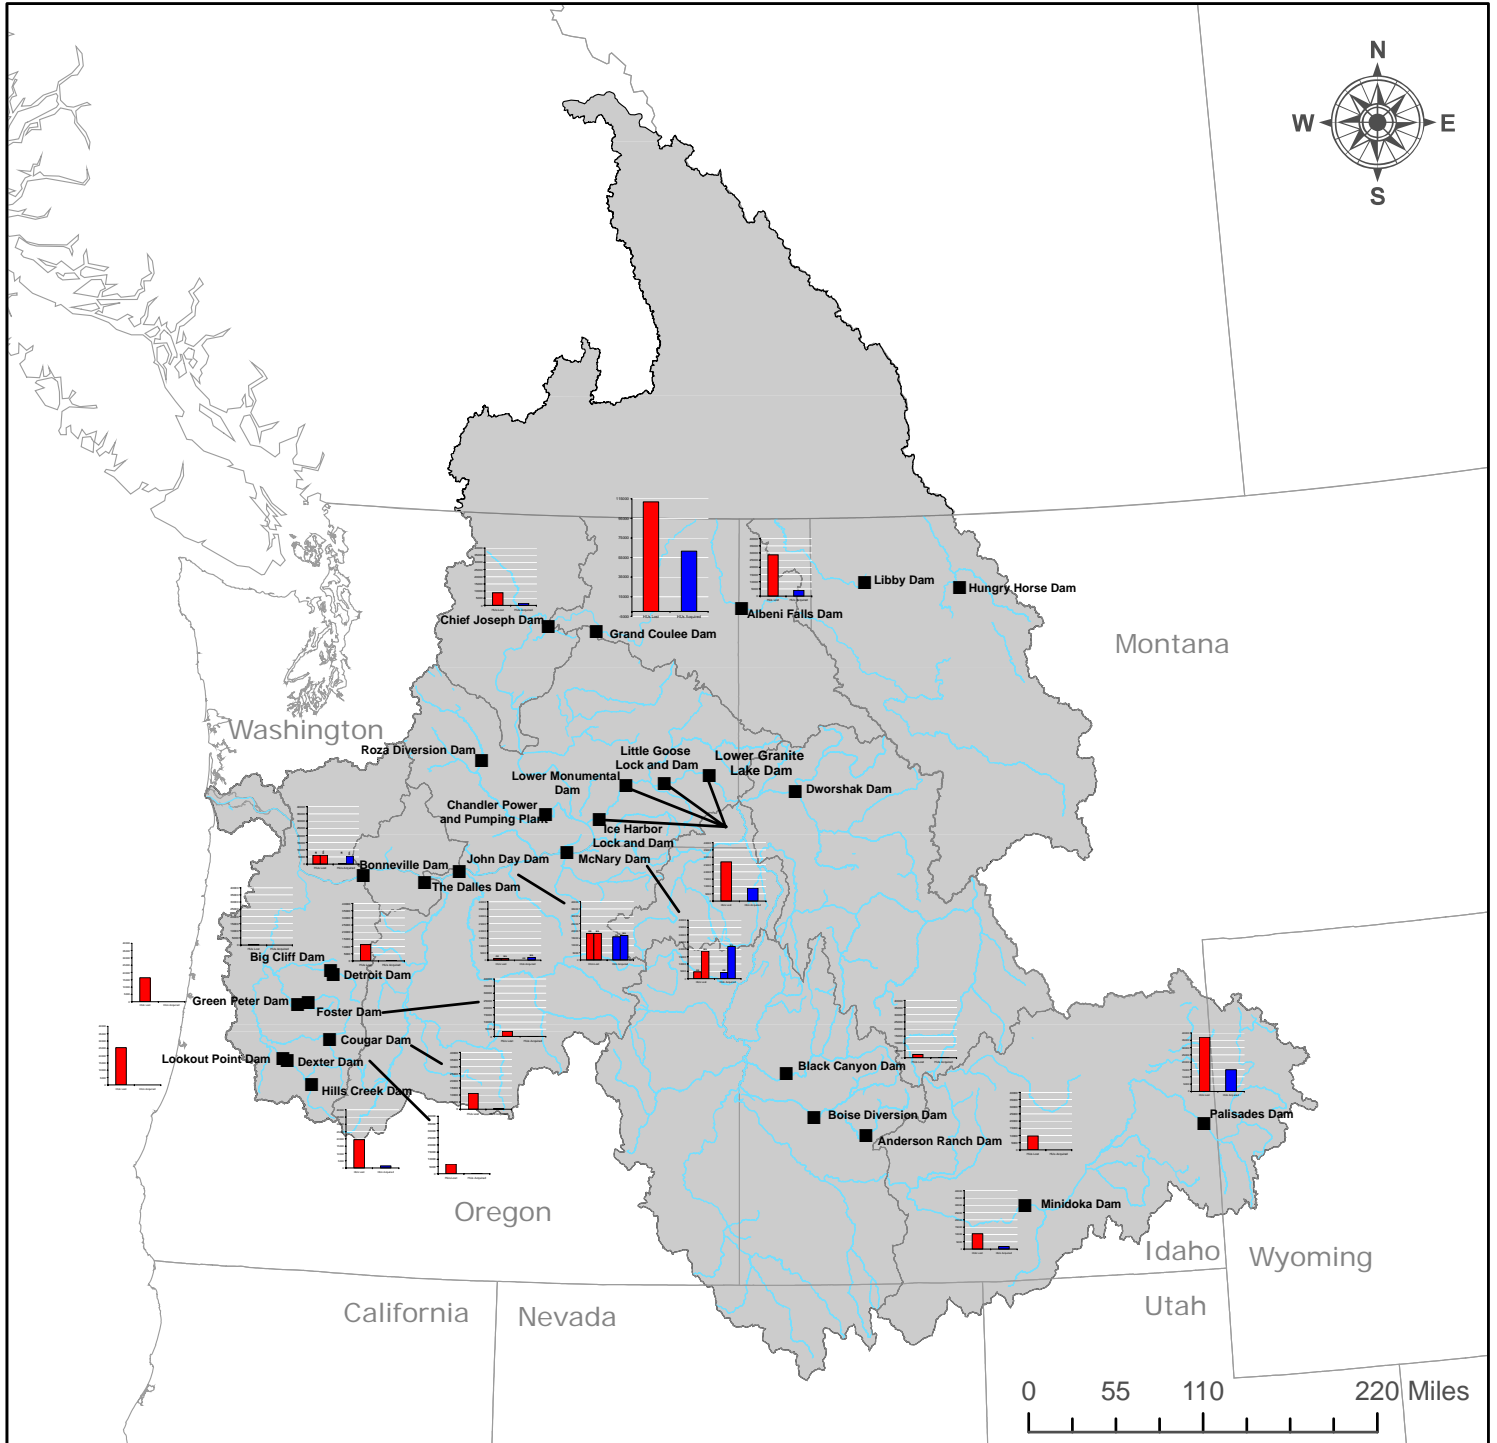

# Federal Columbia River Power System (FCRPS) Wildlife Habitat Units Lost and Acquired

## Legend

■ FCRPS Dams

— Major Rivers

## Wildlife Habitat Units

■ Habitat Units Lost

■ Habitat Units Acquired

Map Created by: Columbia Basin Fish & Wildlife Authority  
 Create Date: July 28, 2005  
 Projection: NAD 1983, UTM Zone 11N  
 Data Sources: USGS (Dams), StreamNet (Hydrography), BPA  
 (Basin, Province, Subbasin, HU Data)