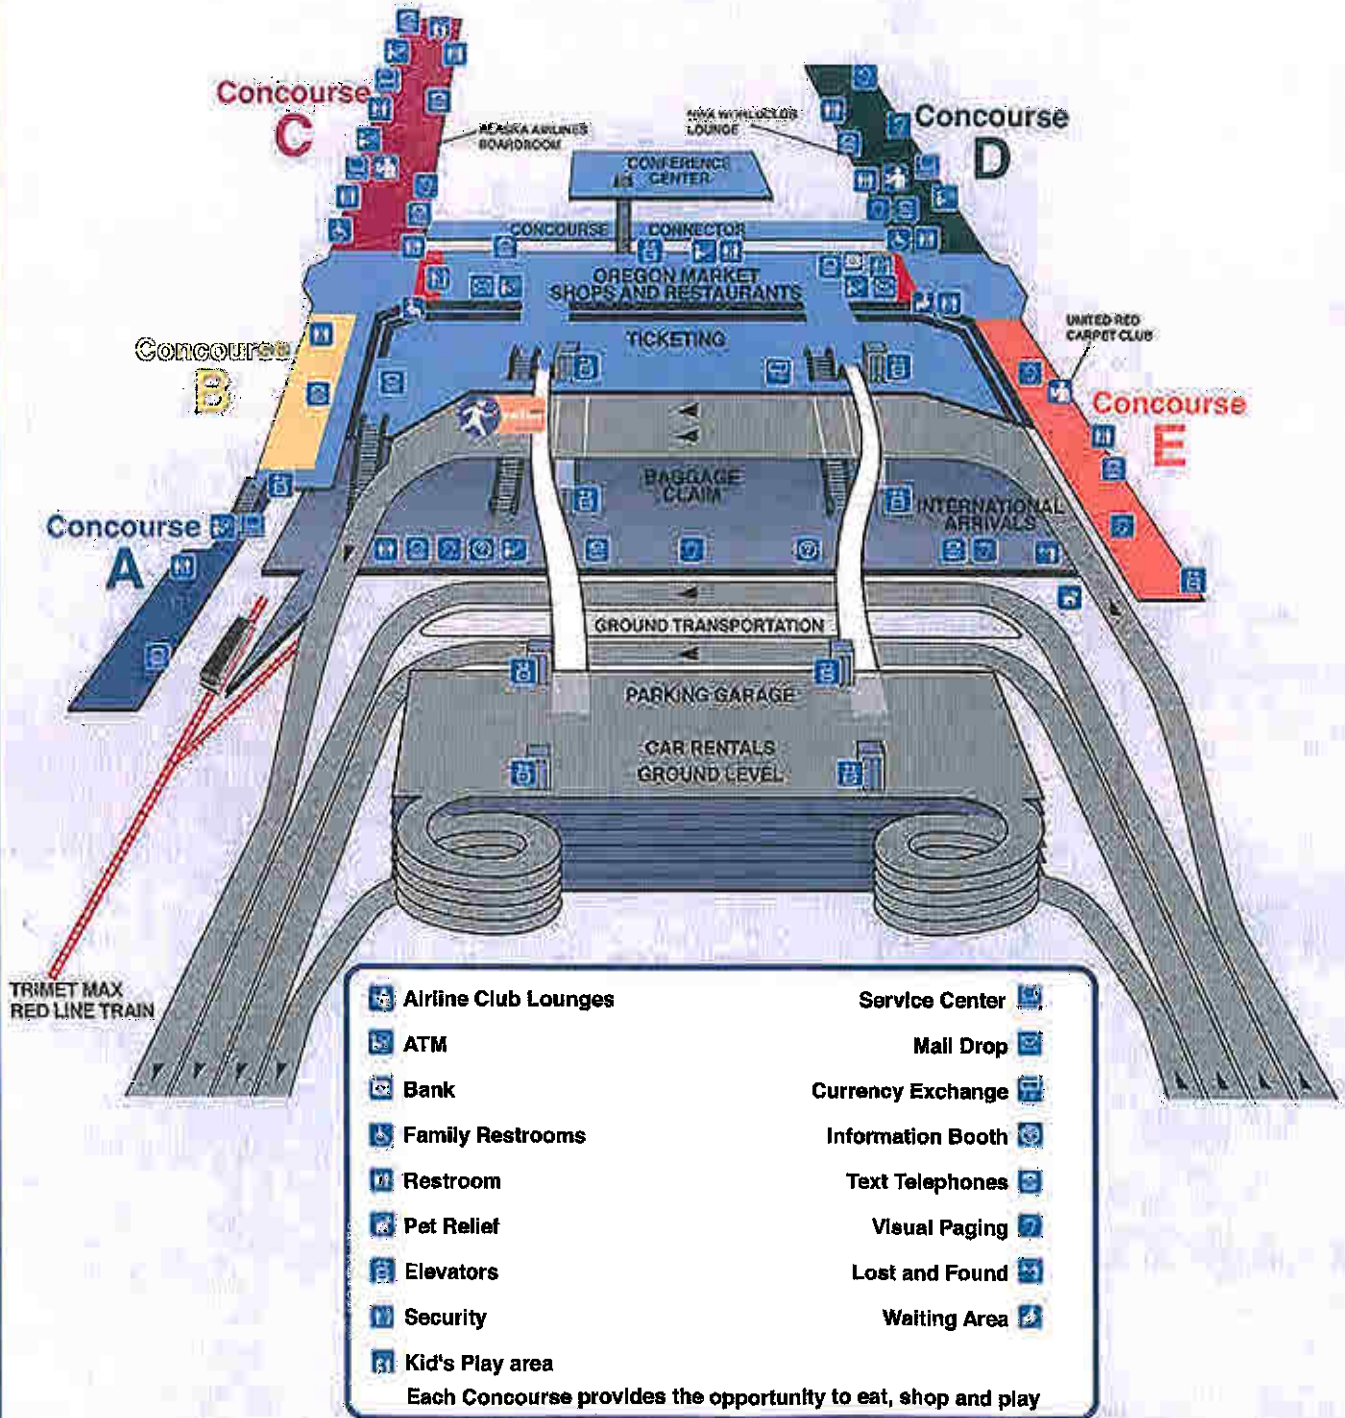

Portland International Airport (PDX)

—N→