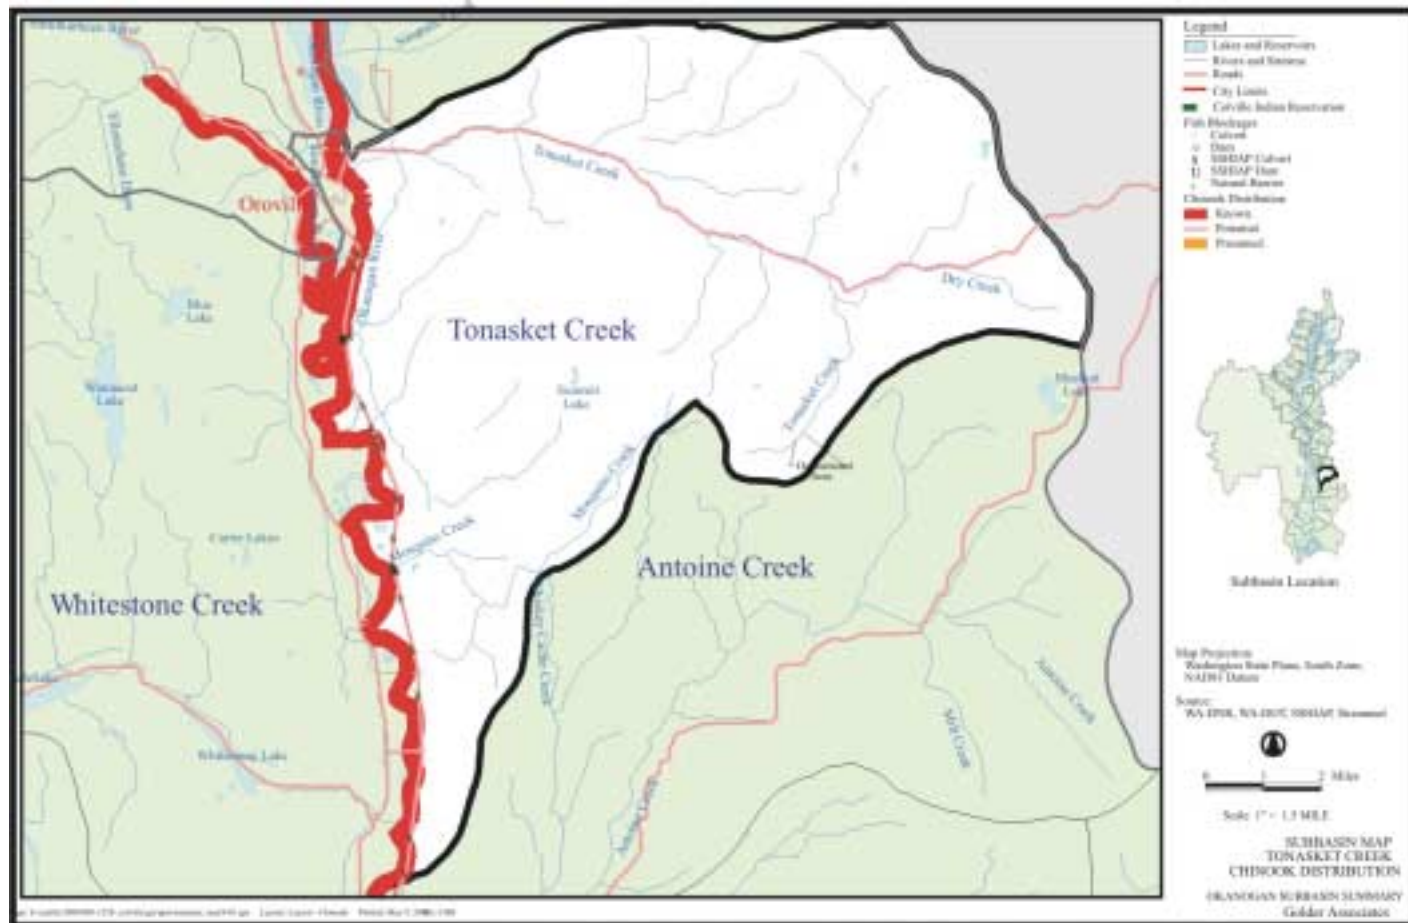

B-11. Chewiliken Creek.

Chinook

Sockeye

Steelhead

Chinook

Sockeye

Steelhead

Chinook

Sockeye

Steelhead

Chinook

Sockeye

Steelhead

Chinook

Sockeye

Steelhead

Chinook

Sockeye

Steelhead

B-19. Ninemile Sub-basin. There is no fish distribution map for this sub-basin.

Chinook

Sockeye

Steelhead