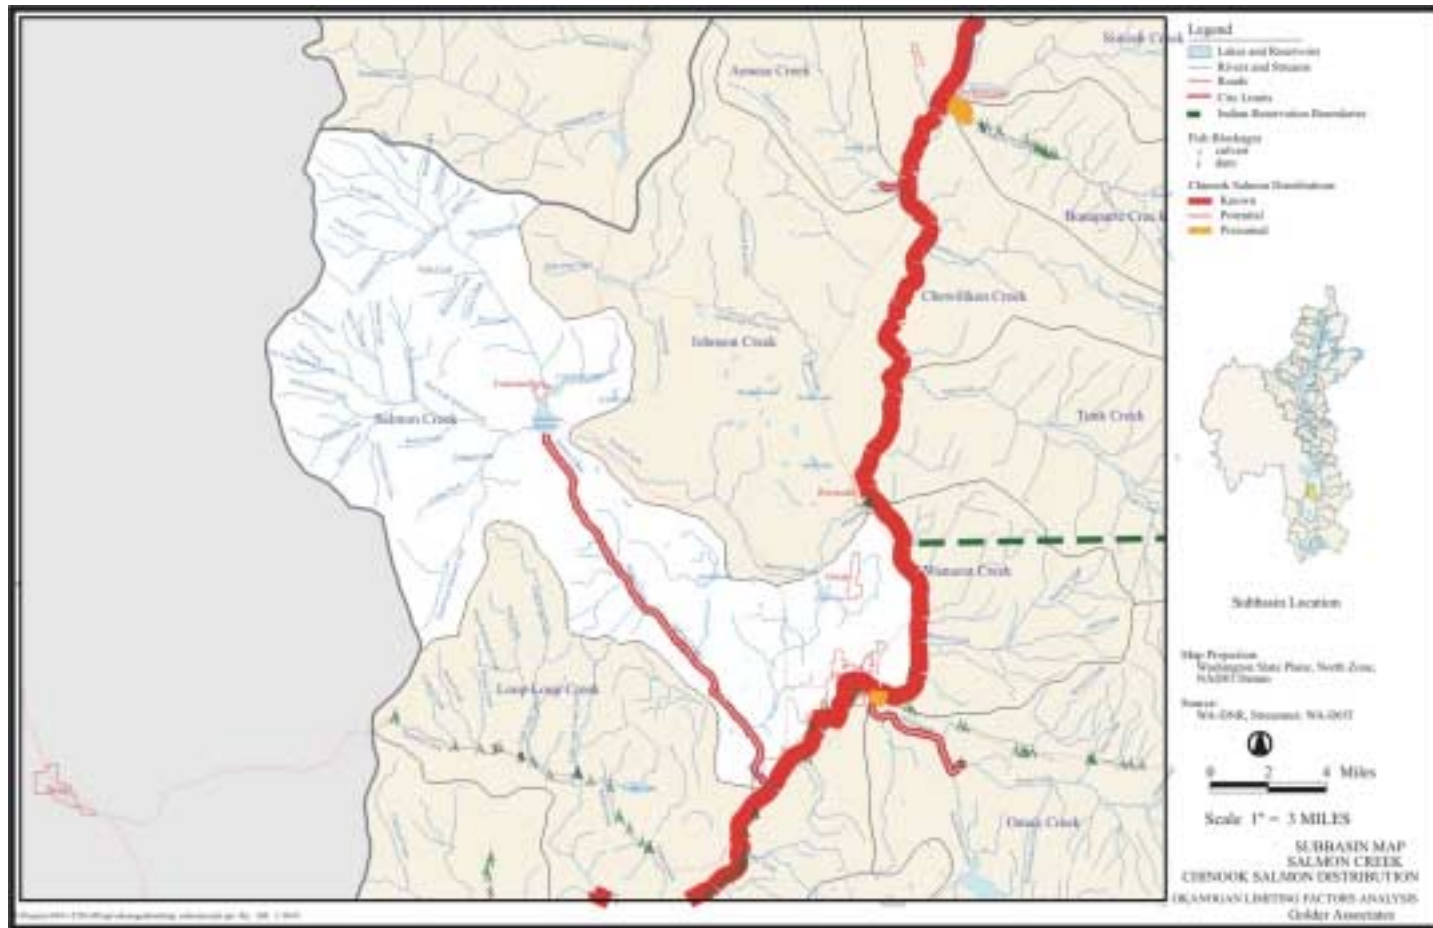

APPENDIX B

**CHINOOK, SOCKEYE AND STEELHEAD
FISH DISTRIBUTION MAPS OF THE
WASHINGTON OKANOGAN/SIMILKAMEEN SUB-BASINS**

Chinook

Sockeye

Steelhead

Chinook

Sockeye

Steelhead

Steelhead

Chinook

Sockeye

Steelhead

Chinook

Sockeye

Steelhead

Chinook

Sockeye

Steelhead

Chinook

Sockeye

Steelhead

Chinook

Sockeye

Steelhead

Chinook

Sockeye

Steelhead

B-19. Ninemile Sub-basin. There is no fish distribution map for this sub-basin.

Chinook

Sockeye

Steelhead