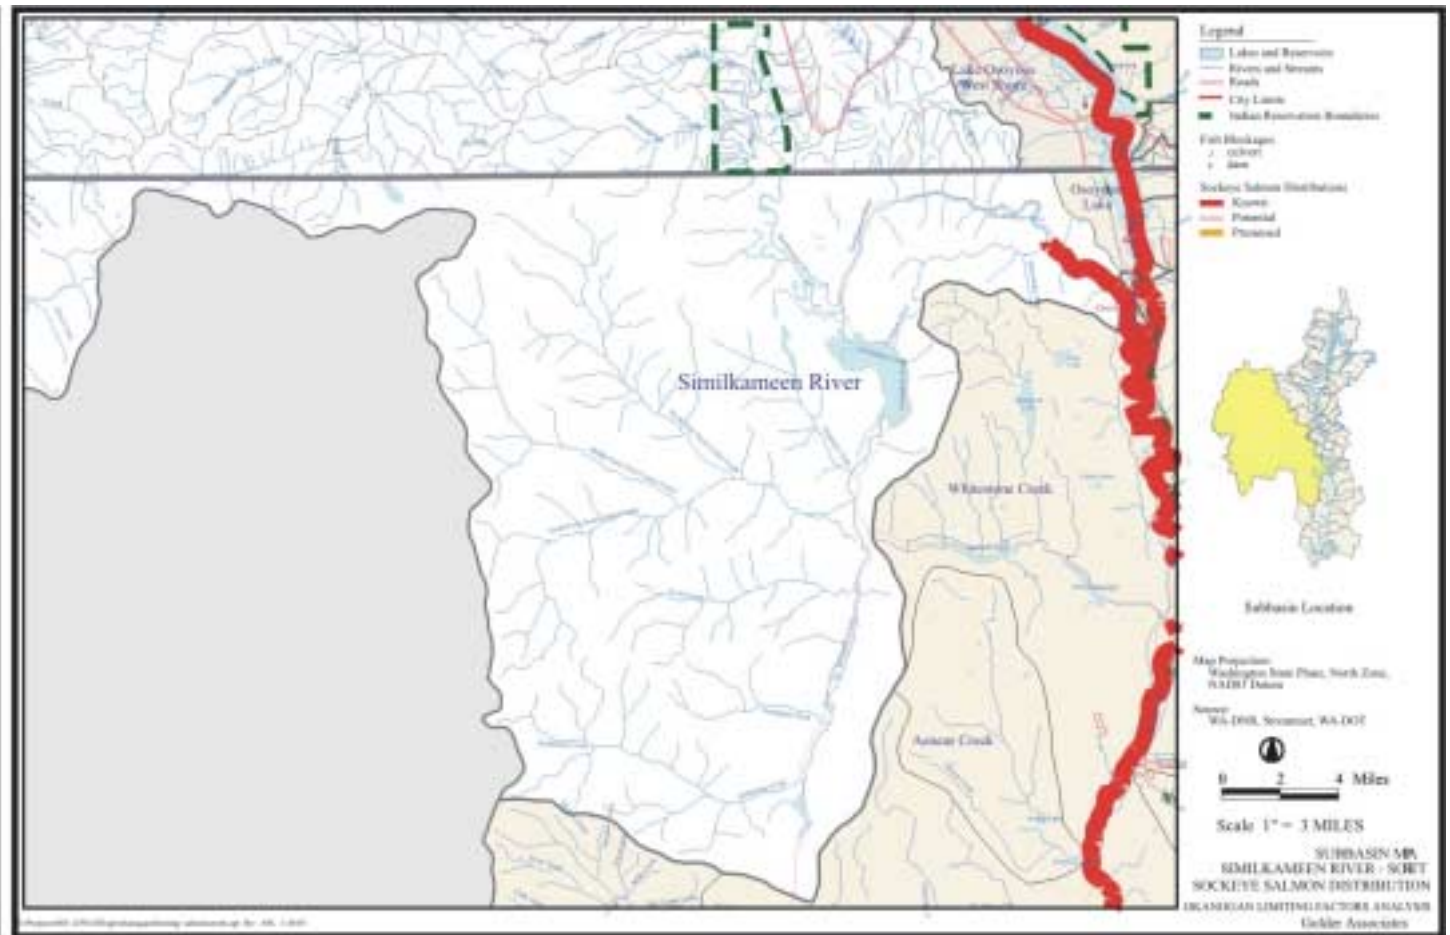

Sockeye

Steelhead

Chinook

Sockeye

Steelhead

Chinook

Sockeye

Steelhead

Chinook

Sockeye

Steelhead

B-19. Ninemile Sub-basin. There is no fish distribution map for this sub-basin.

Chinook

Sockeye

Steelhead