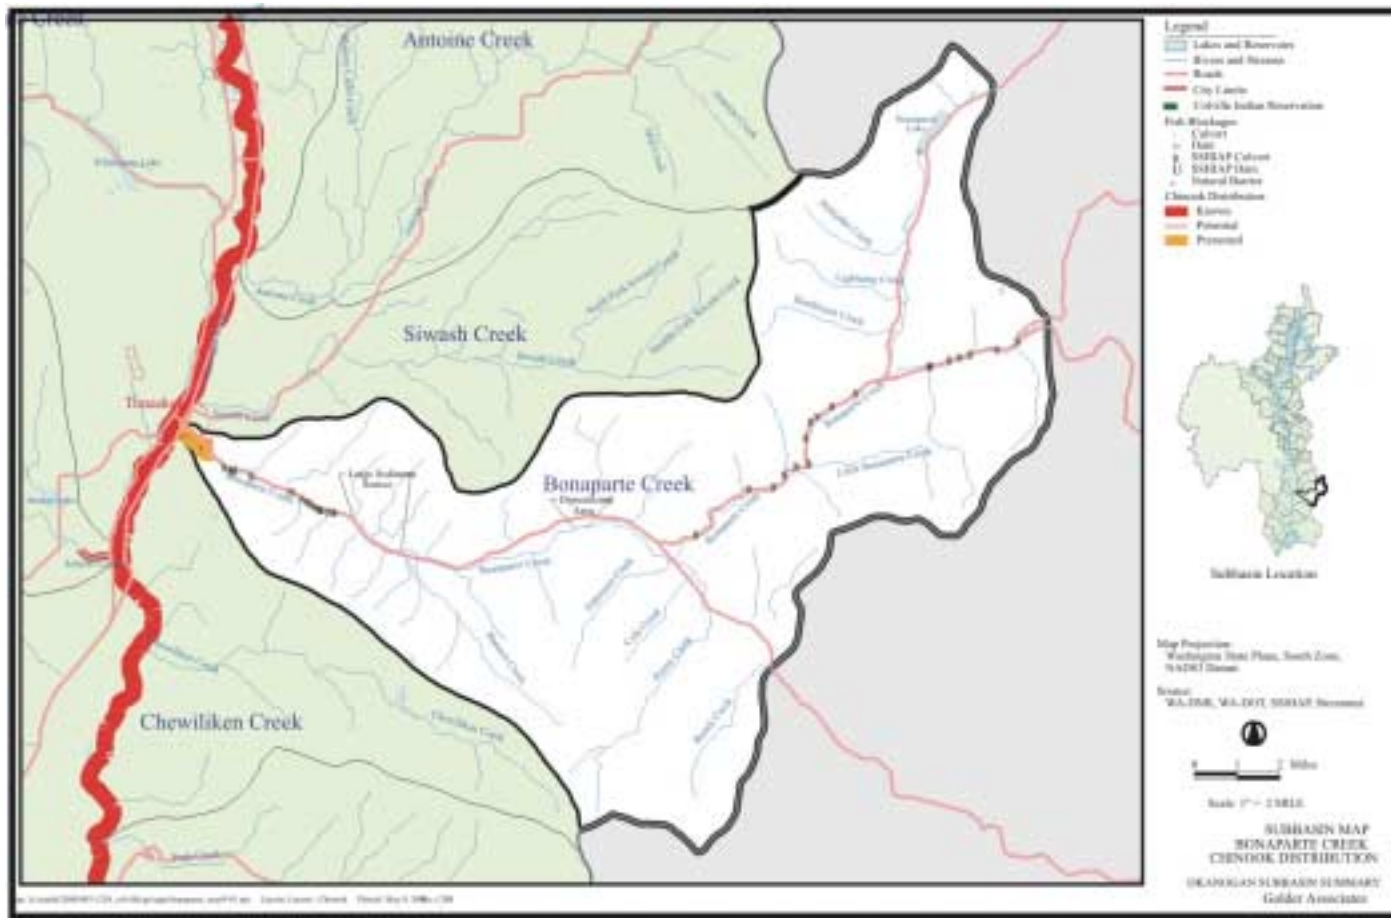

Sockeye

Steelhead

Chinook

Sockeye

Steelhead

Chinook

Sockeye

Steelhead

B-11. Chewiliken Creek.

Chinook

Sockeye

Steelhead

Chinook

Sockeye

Steelhead

Chinook

Chinook

Sockeye

Steelhead

B-19. Ninemile Sub-basin. There is no fish distribution map for this sub-basin.

Chinook

Sockeye

Steelhead