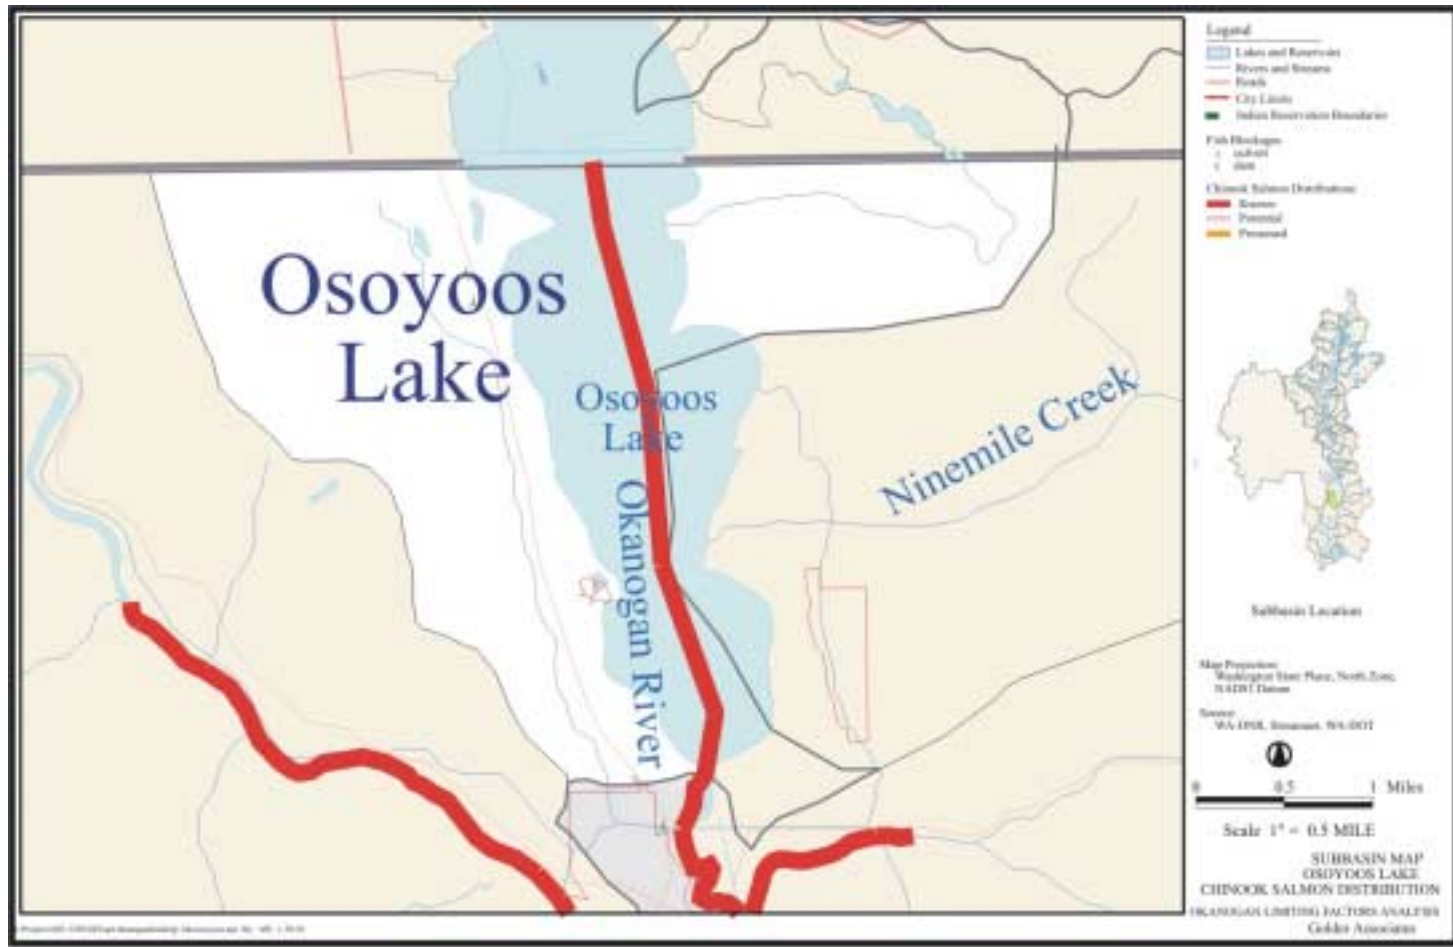

Sockeye

Steelhead

Chinook

Sockeye

Steelhead

Chinook

Sockeye

Steelhead

Chinook

Sockeye

Steelhead

B-19. Ninemile Sub-basin. There is no fish distribution map for this sub-basin.

Chinook

Sockeye

Steelhead