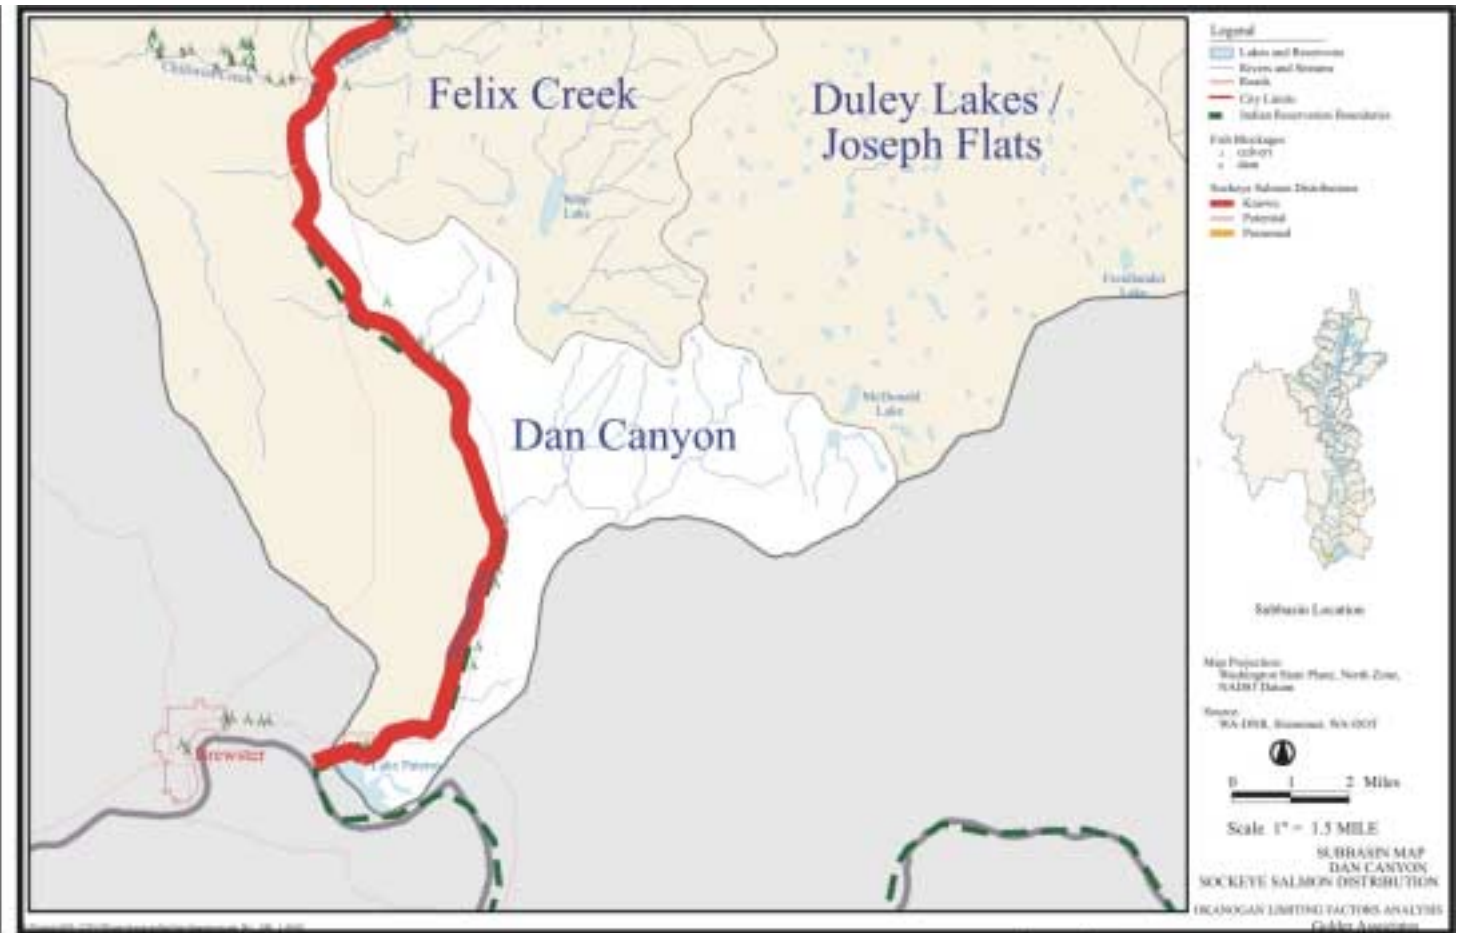

APPENDIX B

**CHINOOK, SOCKEYE AND STEELHEAD
FISH DISTRIBUTION MAPS OF THE
WASHINGTON OKANOGAN/SIMILKAMEEN SUB-BASINS**

Chinook

Sockeye

Steelhead

Chinook

Sockeye

Steelhead

Chinook

Sockeye

Steelhead

Chinook

Sockeye

Steelhead

Chinook

Sockeye

Sockeye

Steelhead

Chinook

Sockeye

Steelhead

Chinook

Sockeye

Steelhead

Chinook

Sockeye

Steelhead

B-19. Ninemile Sub-basin. There is no fish distribution map for this sub-basin.

Chinook

Sockeye

Steelhead