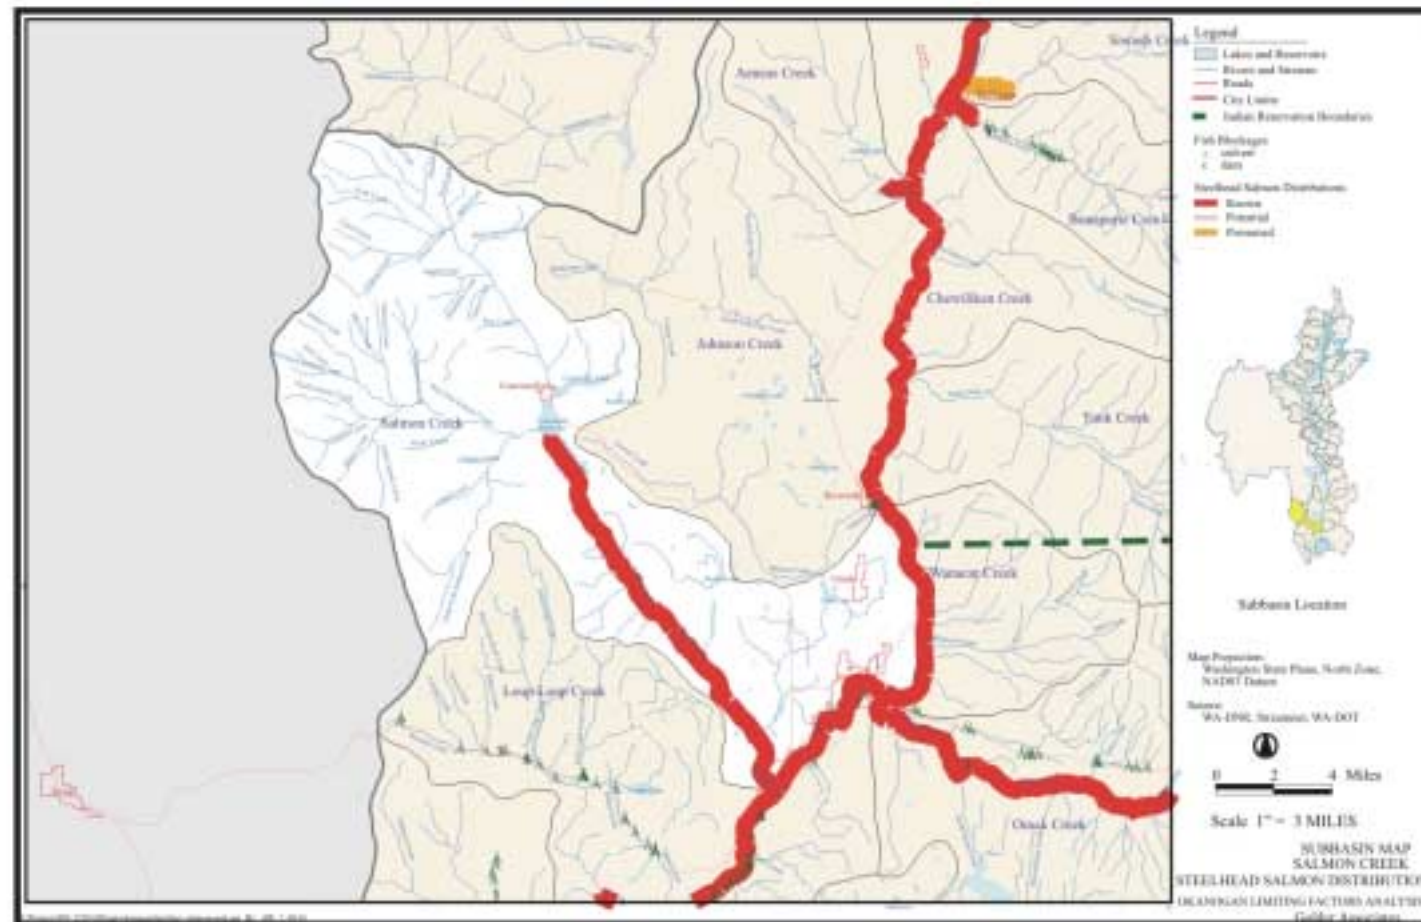

APPENDIX B

**CHINOOK, SOCKEYE AND STEELHEAD
FISH DISTRIBUTION MAPS OF THE
WASHINGTON OKANOGAN/SIMILKAMEEN SUB-BASINS**

Chinook

Sockeye

Steelhead

Chinook

Sockeye

Steelhead

Steelhead

Chinook

Sockeye

Steelhead

Chinook

Sockeye

Steelhead

Chinook

Sockeye

Steelhead

Chinook

Sockeye

Steelhead

Chinook

Sockeye

Steelhead

Chinook

Sockeye

Steelhead

B-19. Ninemile Sub-basin. There is no fish distribution map for this sub-basin.

Chinook

Sockeye

Steelhead