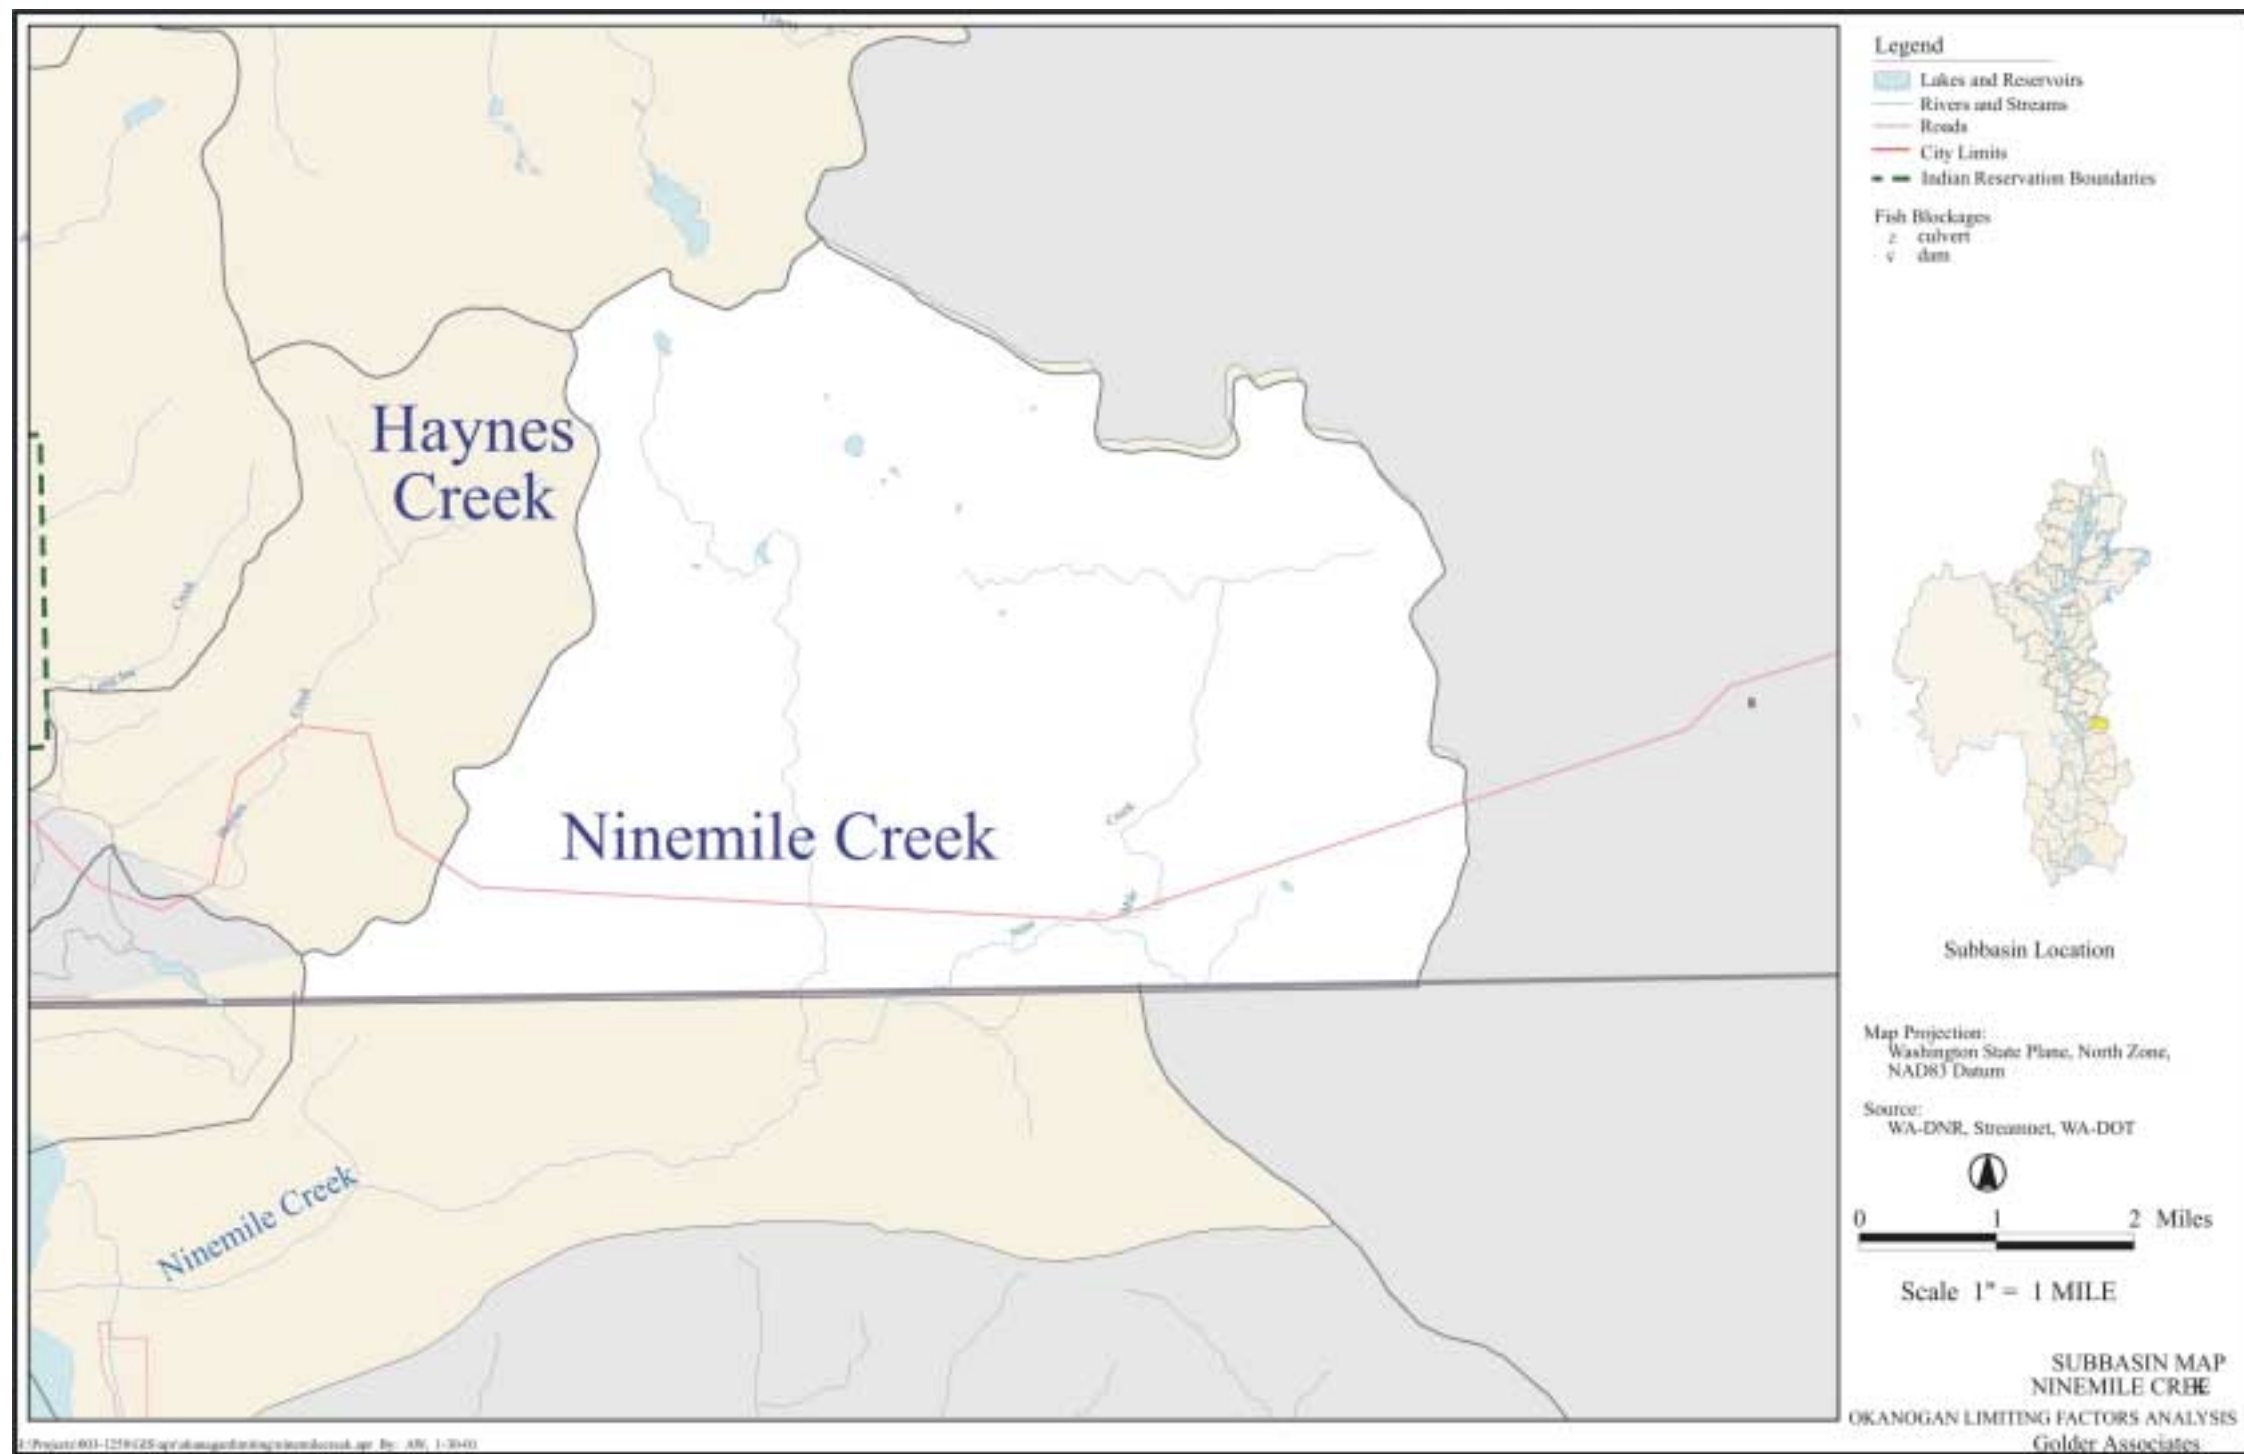

Sockeye

Steelhead

Chinook

Sockeye

Steelhead

Chinook

Sockeye

Steelhead

B-11. Chewiliken Creek.

Chinook

Sockeye

Steelhead

Chinook

Sockeye

Steelhead

Chinook

Chinook

Sockeye

Steelhead

B-19. Ninemile Sub-basin. There is no fish distribution map for this sub-basin.

Chinook

Sockeye

Steelhead