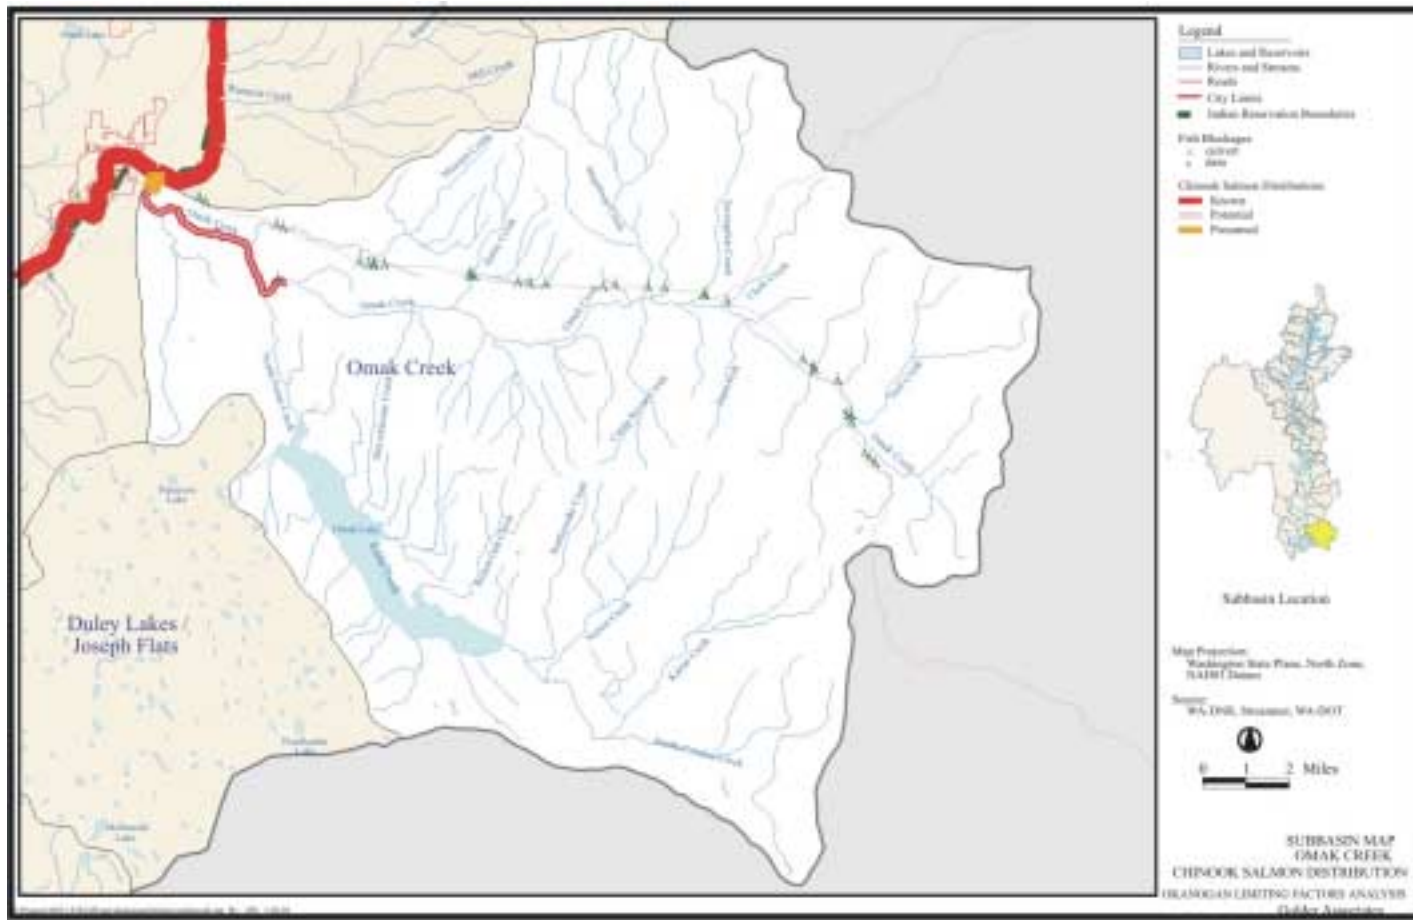

APPENDIX B

**CHINOOK, SOCKEYE AND STEELHEAD
FISH DISTRIBUTION MAPS OF THE
WASHINGTON OKANOGAN/SIMILKAMEEN SUB-BASINS**

Chinook

Sockeye

Steelhead

Chinook

Sockeye

Steelhead

Chinook

Sockeye

Steelhead

Chinook

Sockeye

Steelhead

Chinook

Sockeye

Steelhead

Chinook

Sockeye

Steelhead

Chinook

Sockeye

Steelhead

Chinook

Chinook

Sockeye

Steelhead

B-19. Ninemile Sub-basin. There is no fish distribution map for this sub-basin.

Chinook

Sockeye

Steelhead