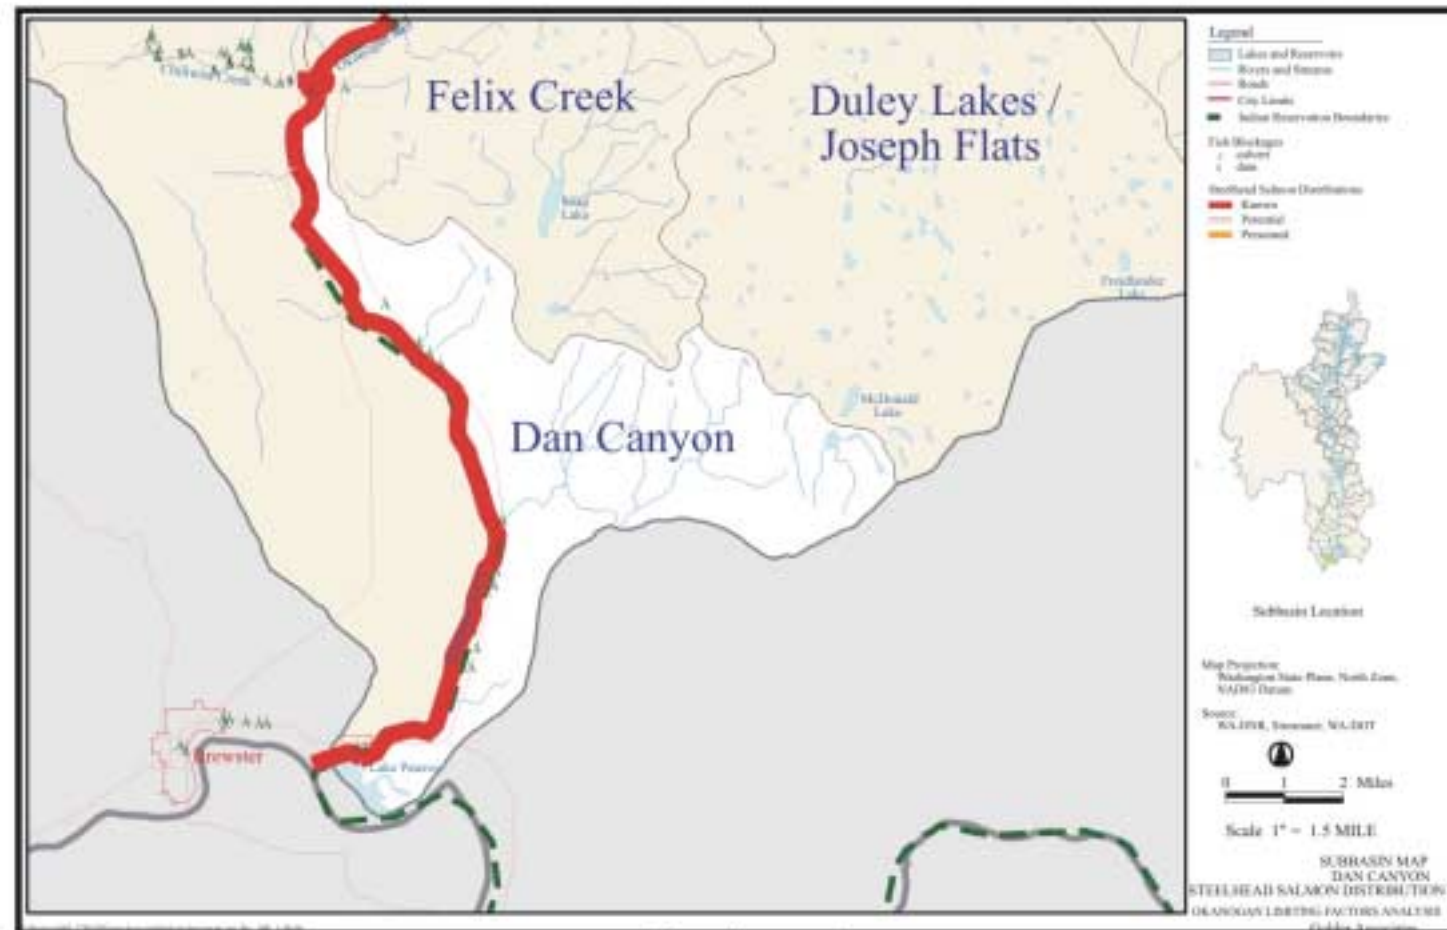

APPENDIX B

**CHINOOK, SOCKEYE AND STEELHEAD
FISH DISTRIBUTION MAPS OF THE
WASHINGTON OKANOGAN/SIMILKAMEEN SUB-BASINS**

Chinook

Sockeye

Steelhead

Chinook

Sockeye

Steelhead

Chinook

Sockeye

Steelhead

Chinook

Sockeye

Steelhead

Chinook

Sockeye

Sockeye

Steelhead

Chinook

Sockeye

Steelhead

Chinook

Sockeye

Steelhead

Chinook

Sockeye

Steelhead

B-19. Ninemile Sub-basin. There is no fish distribution map for this sub-basin.

Chinook

Sockeye

Steelhead