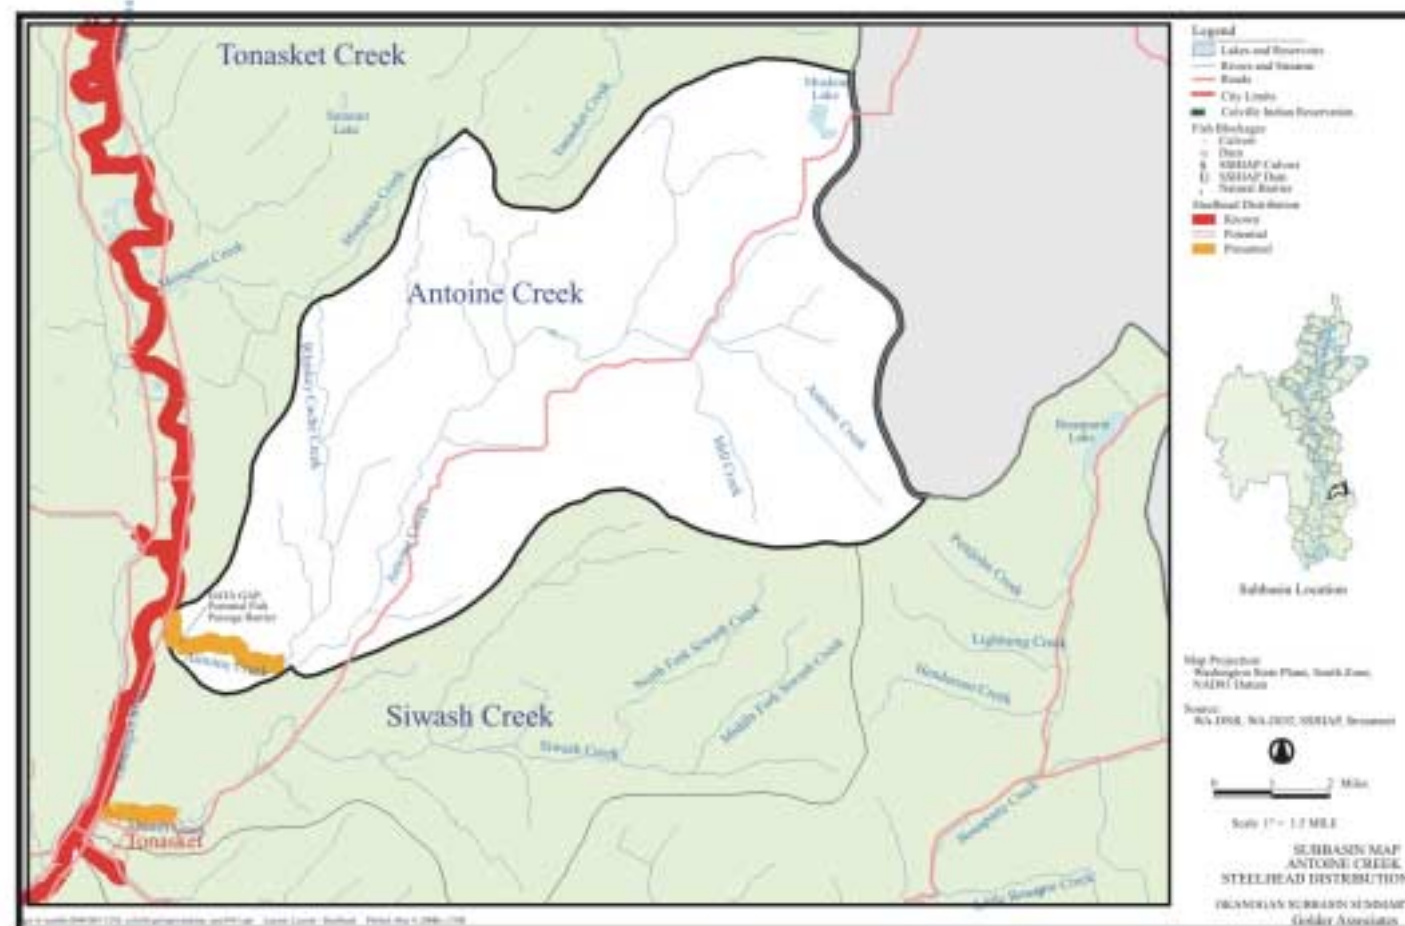

B-11. Chewiliken Creek.

Chinook

Sockeye

Steelhead

Chinook

Sockeye

Steelhead

Chinook

Sockeye

Steelhead

Chinook

Sockeye

Steelhead

Chinook

Sockeye

Steelhead

Chinook

Sockeye

Steelhead

B-19. Ninemile Sub-basin. There is no fish distribution map for this sub-basin.

Chinook

Sockeye

Steelhead