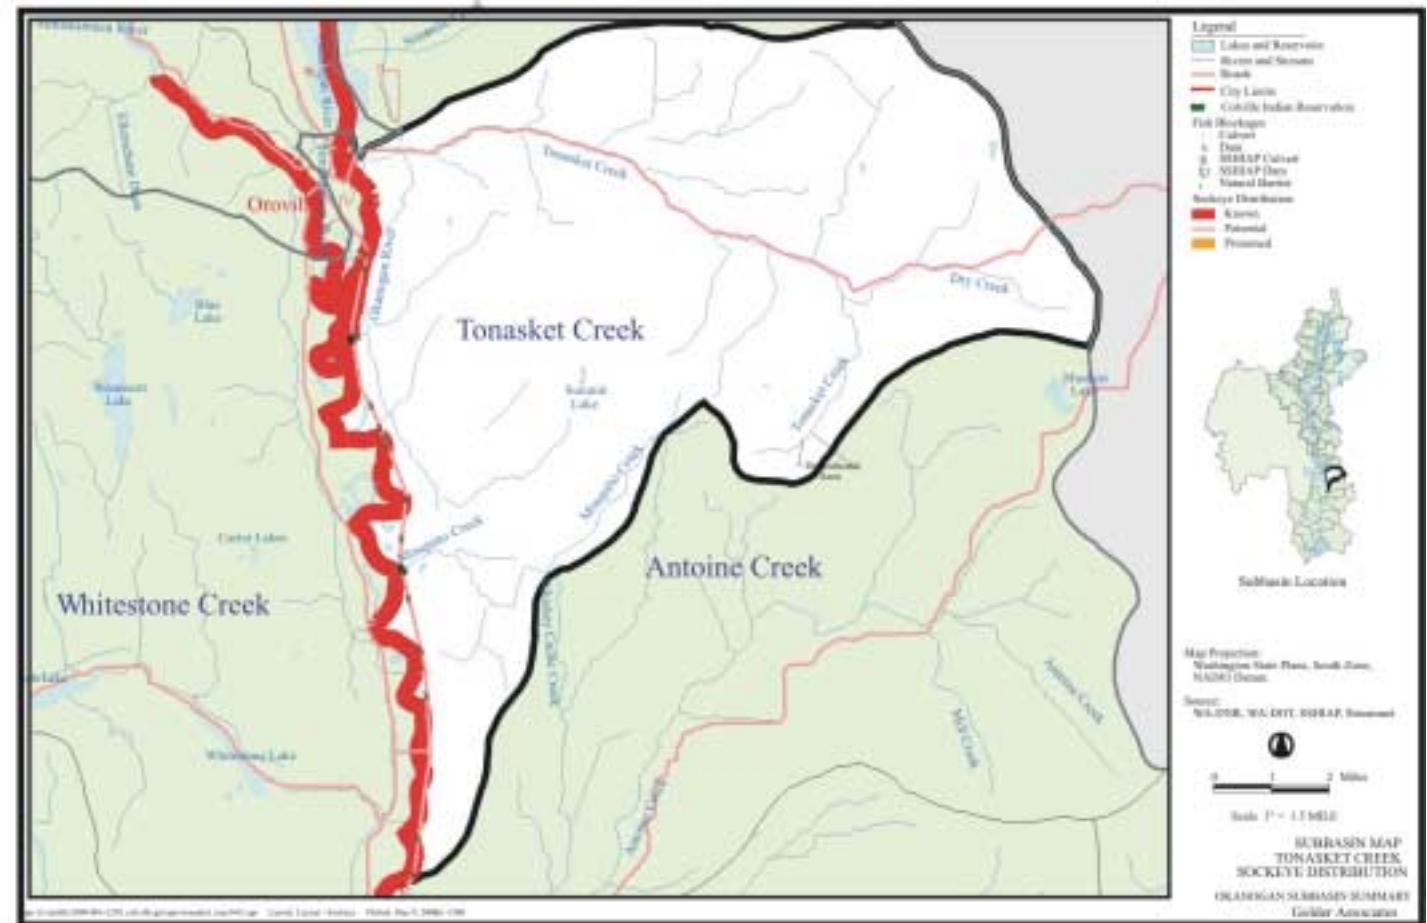

B-11. Chewiliken Creek.

Chinook

Sockeye

Steelhead

Chinook

Sockeye

Steelhead

Chinook

Sockeye

Steelhead

Chinook

Sockeye

Steelhead

Chinook

Sockeye

Steelhead

Chinook

Sockeye

Steelhead

B-19. Ninemile Sub-basin. There is no fish distribution map for this sub-basin.

Chinook

Sockeye

Steelhead