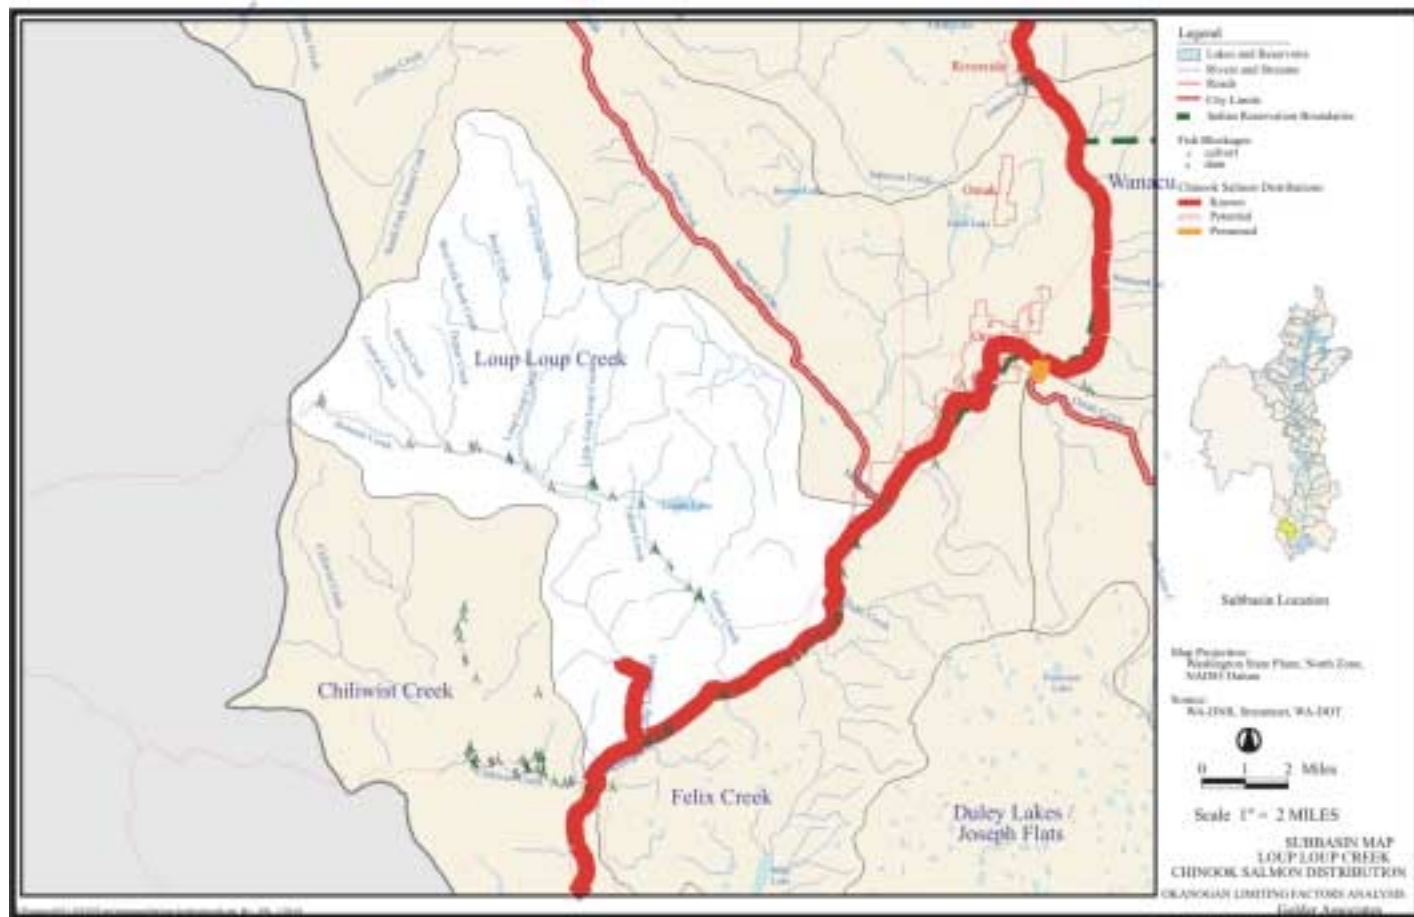

APPENDIX B

**CHINOOK, SOCKEYE AND STEELHEAD
FISH DISTRIBUTION MAPS OF THE
WASHINGTON OKANOGAN/SIMILKAMEEN SUB-BASINS**

Chinook

Sockeye

Steelhead

Chinook

Sockeye

Steelhead

Chinook

Sockeye

Steelhead

Chinook

Sockeye

Steelhead

Chinook

Sockeye

Chinook

Sockeye

Steelhead

B-19. Ninemile Sub-basin. There is no fish distribution map for this sub-basin.

Chinook

Sockeye

Steelhead