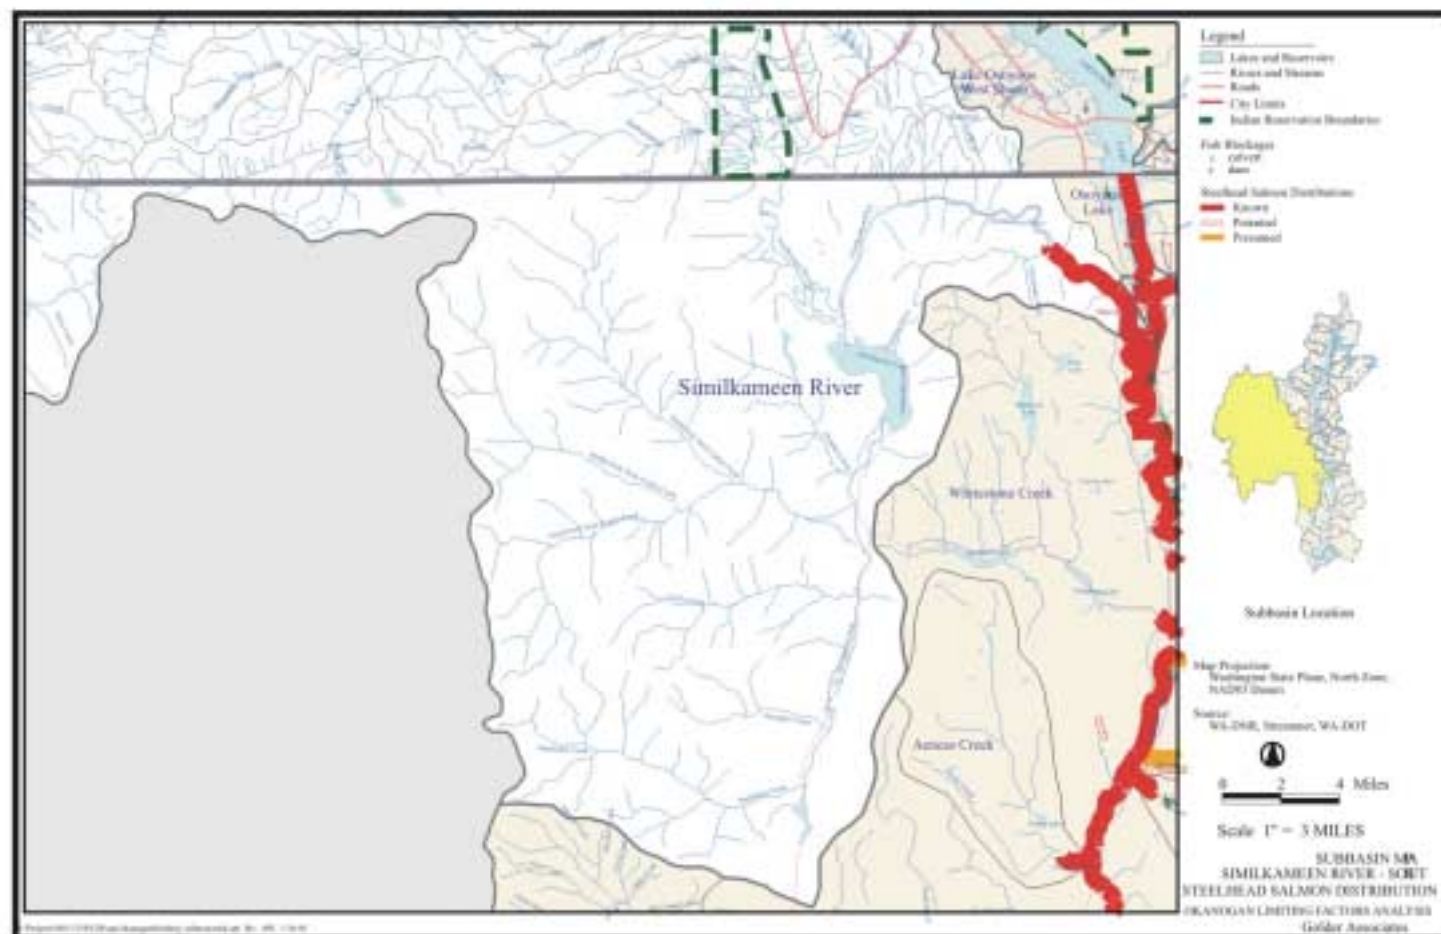

Sockeye

Steelhead

Chinook

Sockeye

Steelhead

Chinook

Sockeye

Steelhead

Chinook

Sockeye

Steelhead

B-19. Ninemile Sub-basin. There is no fish distribution map for this sub-basin.

Chinook

Sockeye

Steelhead