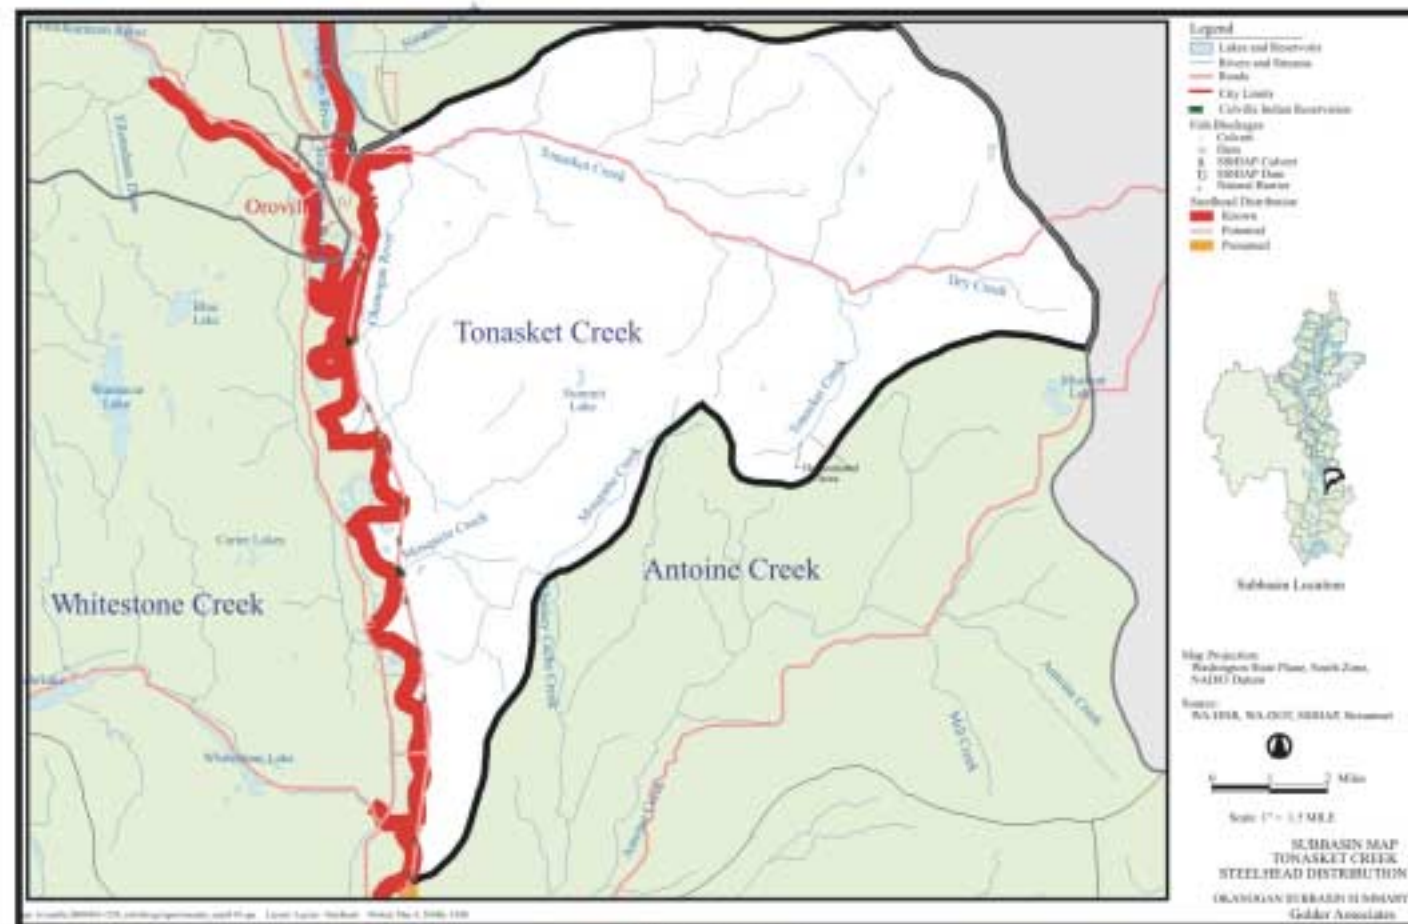

Sockeye

Steelhead

Chinook

Sockeye

Steelhead

Chinook

Sockeye

Steelhead

Chinook

Sockeye

Steelhead

B-19. Ninemile Sub-basin. There is no fish distribution map for this sub-basin.

Chinook

Sockeye

Steelhead