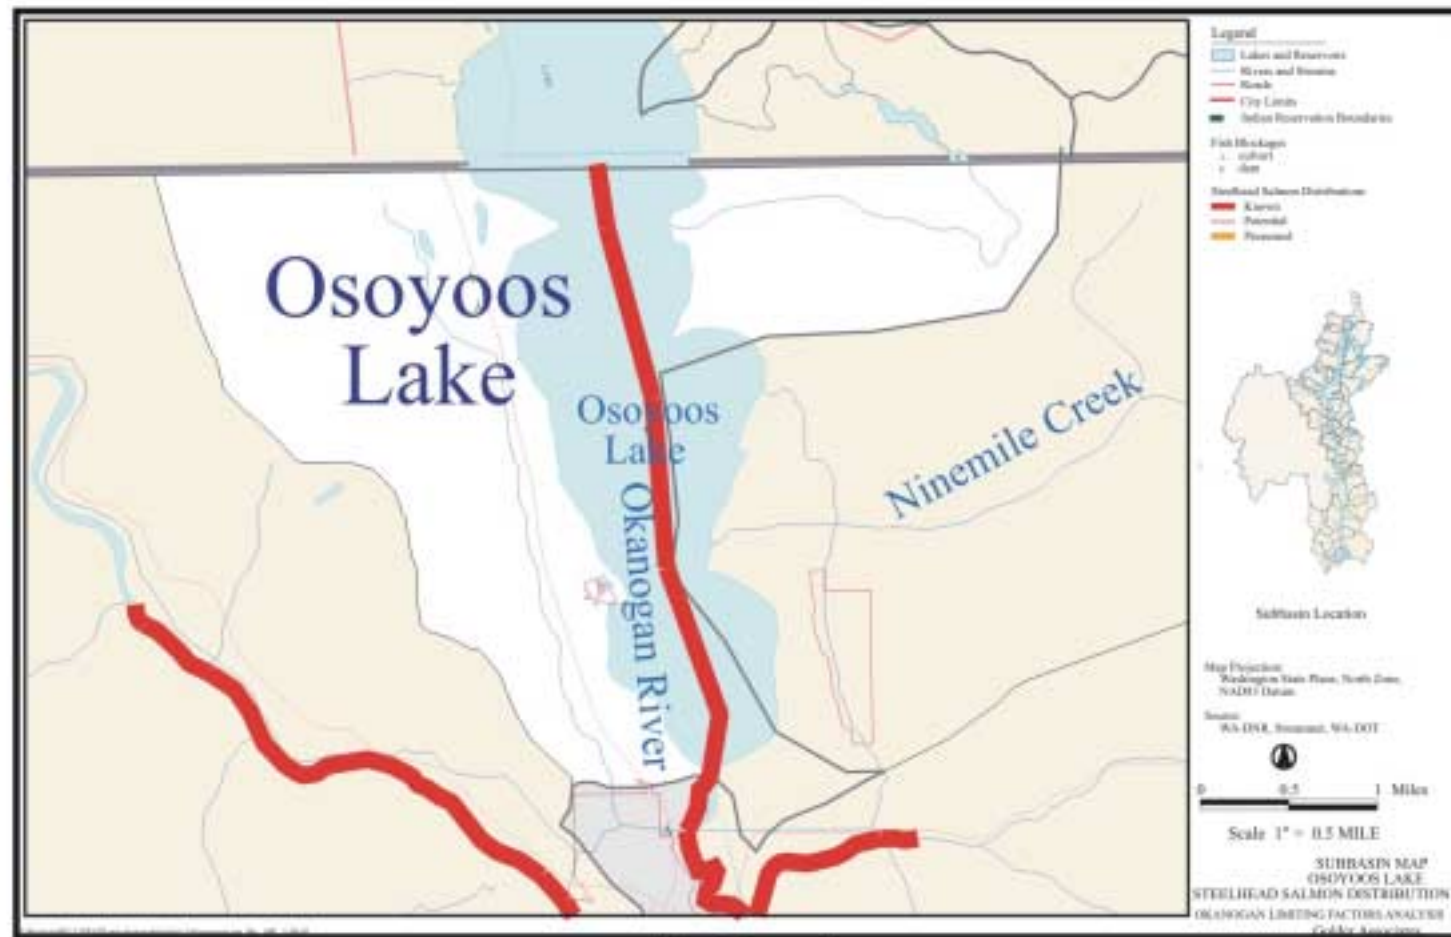

Sockeye

Steelhead

Chinook

Sockeye

Steelhead

Chinook

Sockeye

Steelhead

Chinook

Sockeye

Steelhead

B-19. Ninemile Sub-basin. There is no fish distribution map for this sub-basin.

Chinook

Sockeye

Steelhead