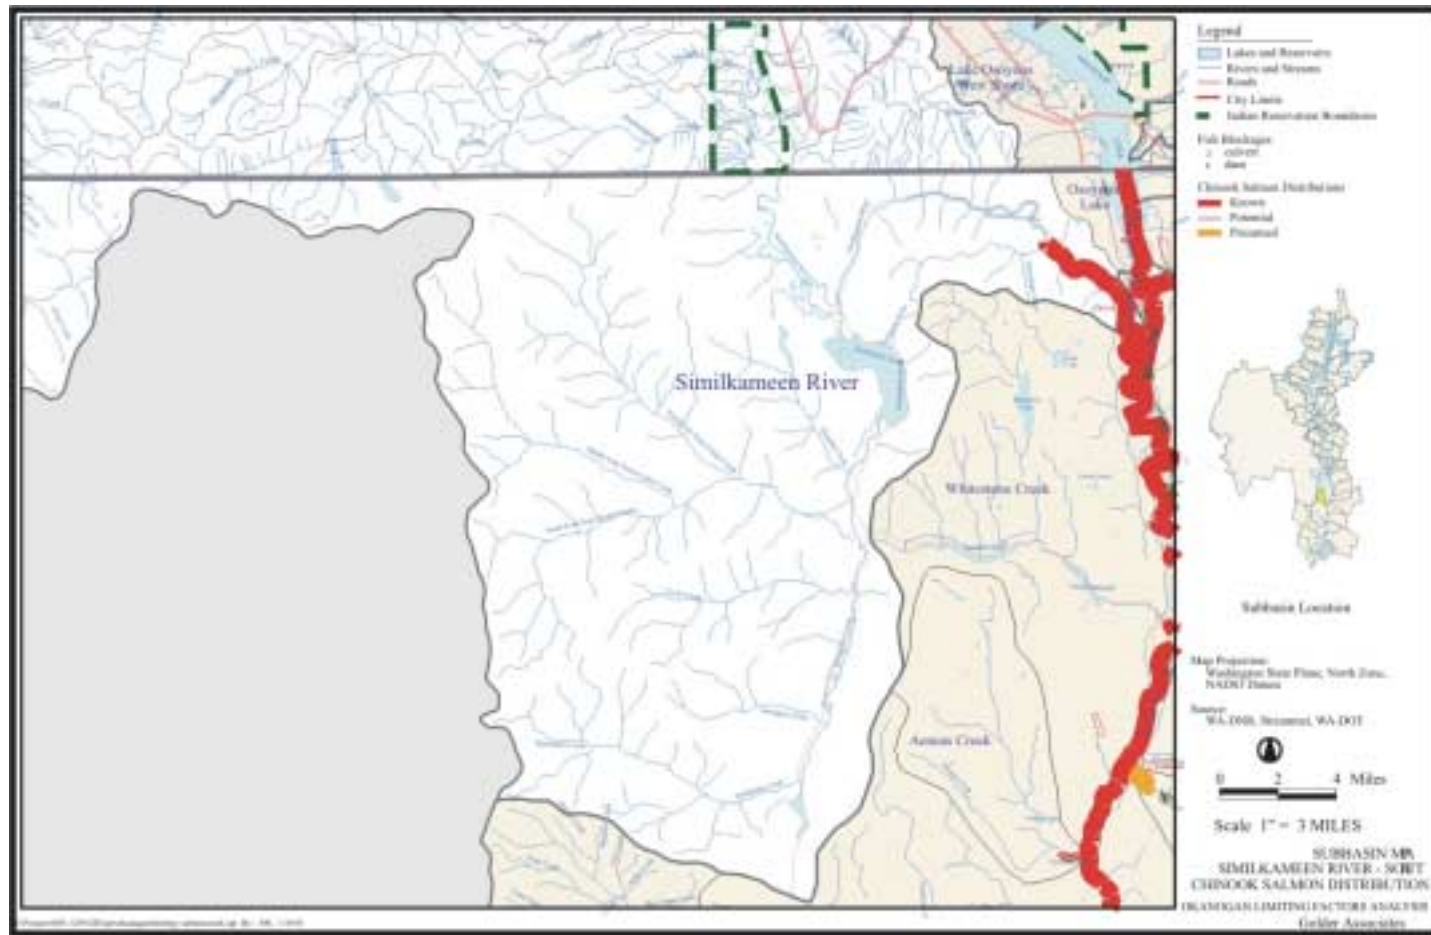

Sockeye

Steelhead

Chinook

Sockeye

Steelhead

Chinook

Sockeye

Steelhead

Chinook

Sockeye

Steelhead

B-19. Ninemile Sub-basin. There is no fish distribution map for this sub-basin.

Chinook

Sockeye

Steelhead