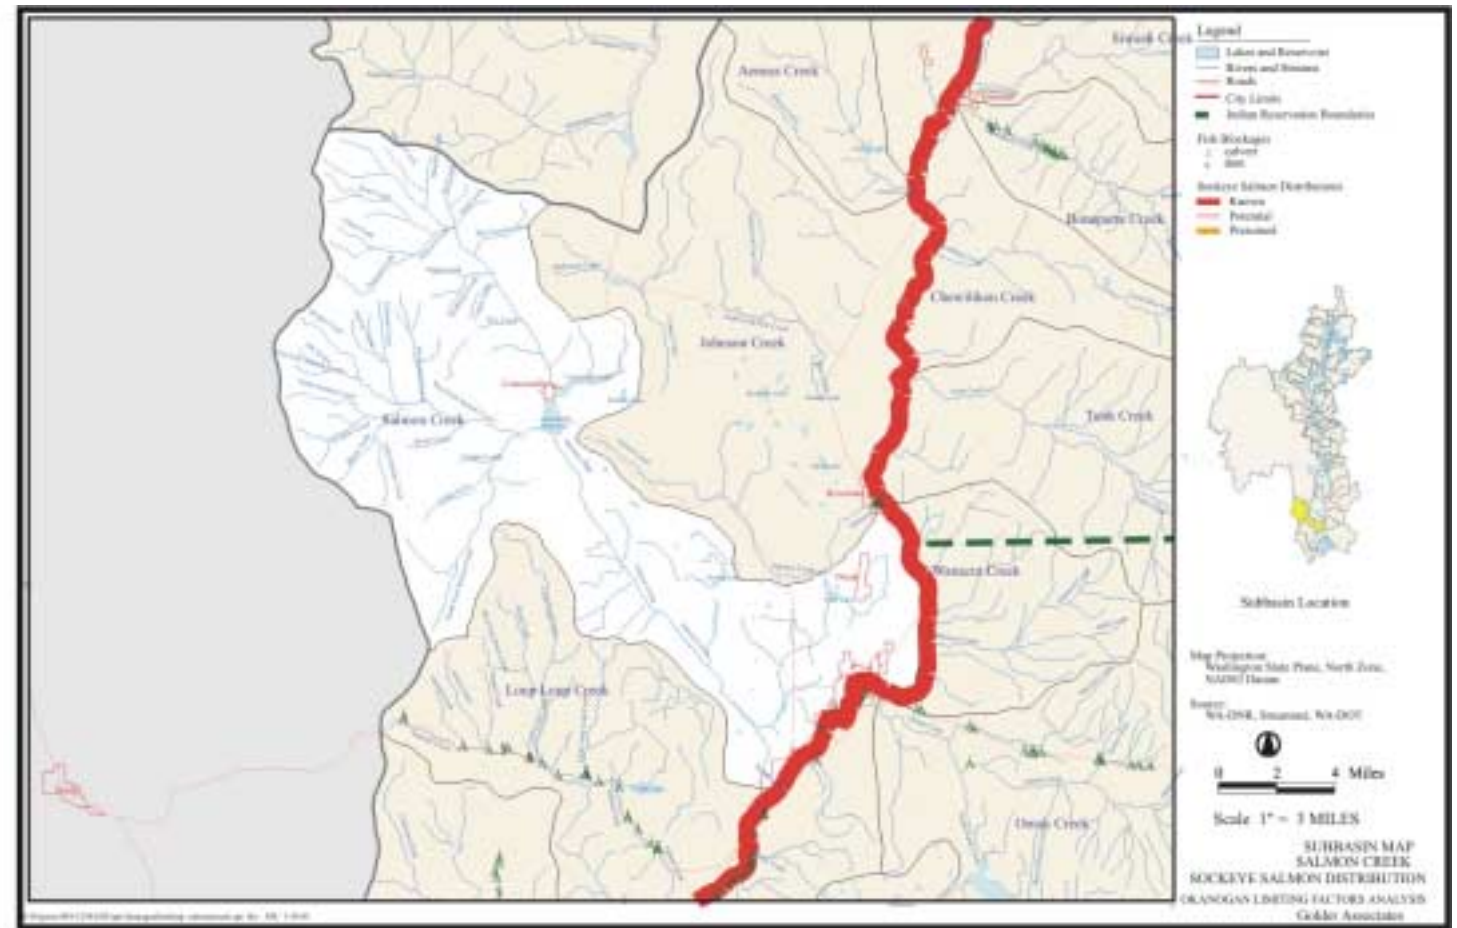

APPENDIX B

**CHINOOK, SOCKEYE AND STEELHEAD
FISH DISTRIBUTION MAPS OF THE
WASHINGTON OKANOGAN/SIMILKAMEEN SUB-BASINS**

Chinook

Sockeye

Steelhead

Chinook

Sockeye

Steelhead

Steelhead

Chinook

Sockeye

Steelhead

Chinook

Sockeye

Steelhead

Chinook

Sockeye

Steelhead

Chinook

Sockeye

Steelhead

Chinook

Sockeye

Steelhead

Chinook

Sockeye

Steelhead

B-19. Ninemile Sub-basin. There is no fish distribution map for this sub-basin.

Chinook

Sockeye

Steelhead