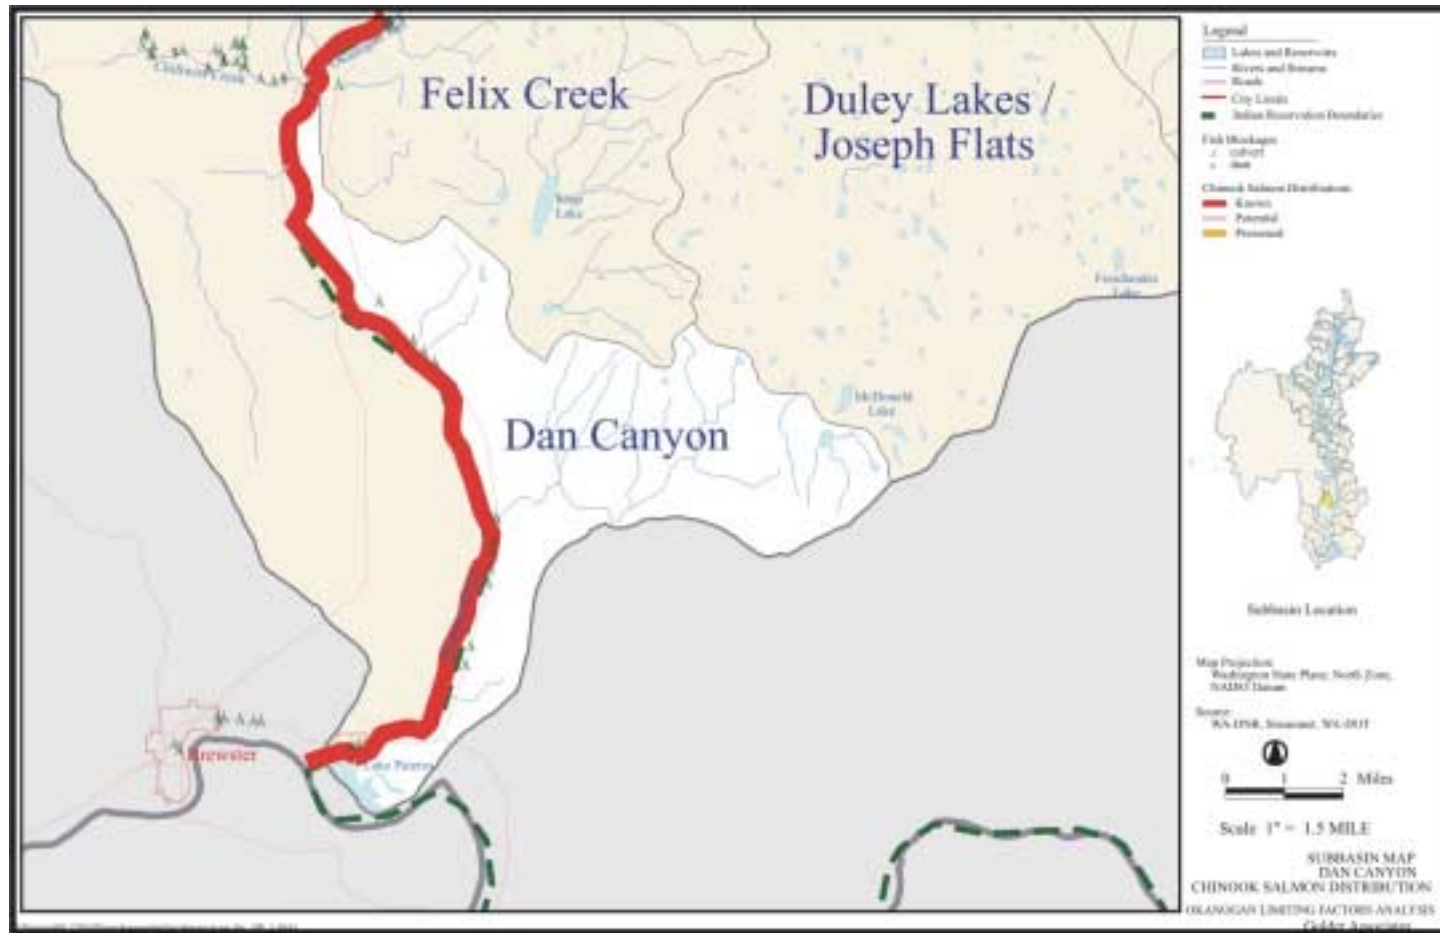

APPENDIX B

**CHINOOK, SOCKEYE AND STEELHEAD
FISH DISTRIBUTION MAPS OF THE
WASHINGTON OKANOGAN/SIMILKAMEEN SUB-BASINS**

Chinook

Sockeye

Steelhead

Chinook

Sockeye

Steelhead

Chinook

Sockeye

Steelhead

Chinook

Sockeye

Steelhead

Chinook

Sockeye

Sockeye

Steelhead

Chinook

Sockeye

Steelhead

Chinook

Sockeye

Steelhead

Chinook

Sockeye

Steelhead

B-19. Ninemile Sub-basin. There is no fish distribution map for this sub-basin.

Chinook

Sockeye

Steelhead