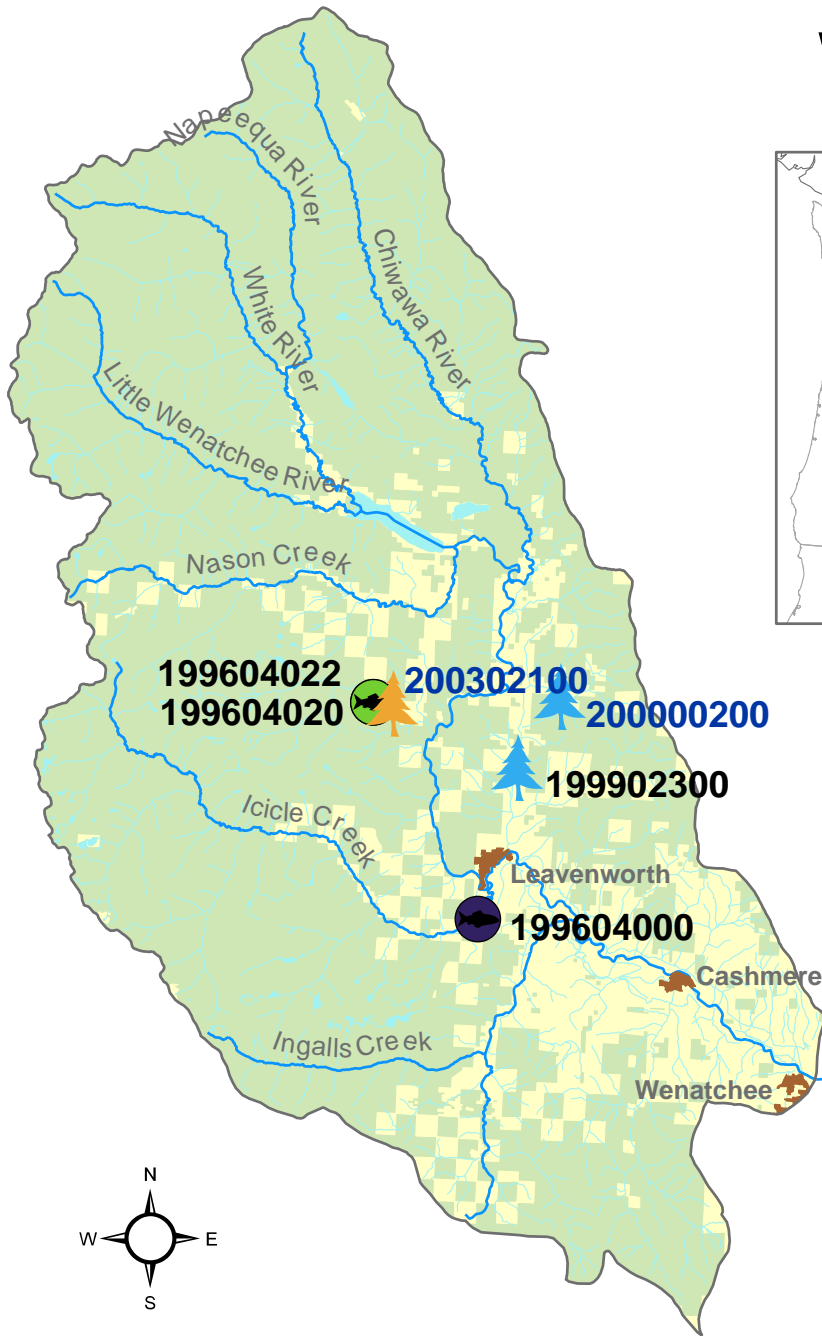

Columbia Cascade Province  
Wenatchee Subbasin

**LEGEND**

Project Category		Location Accuracy	
		Funded	Unfunded
	Coordination		
	Data Management		
	Habitat		
	Harvest		
	Mainstem Survival		
	Monitoring		
	Production		
	Research & Evaluation		

**Project Labels**

Biological Opinion      Non Biological Opinion

**Land Use/Ownership**

Federal	Tribal	State	Local	Private	Urban

Data Layers: Land Ownership (ICBEMP), 100k Hydrography (Streamnet), Urban Areas (State Data), Projects (CBFWA)  
 Projection: UTM 1983, Zone 11  
 Produced by: Columbia Basin Fish & Wildlife Authority  
 Map Date: 5/20/04