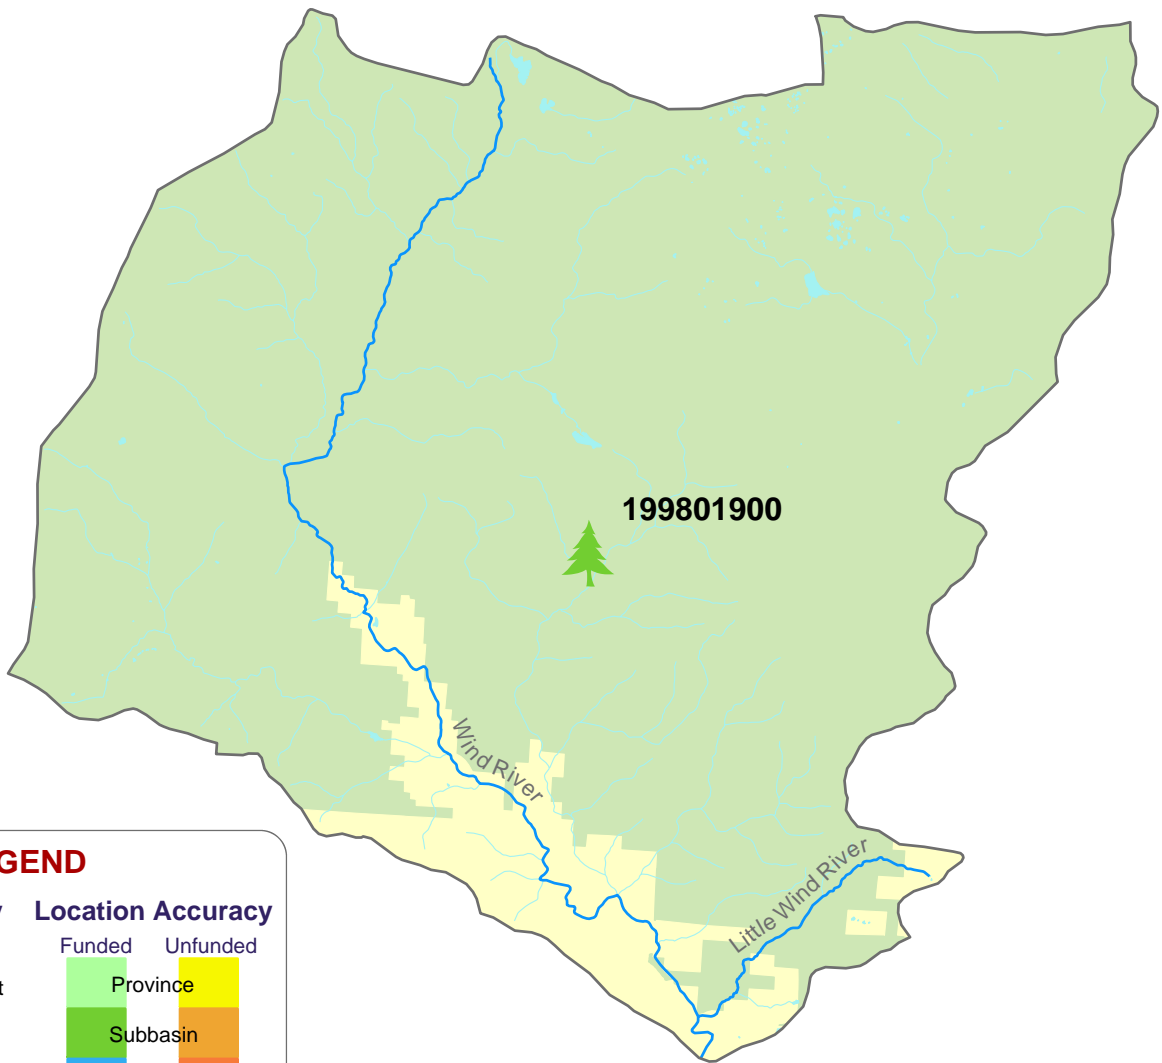

Columbia Basin Fish and Wildlife Authority

FY 2001-2003 NPCC Recommended and/or
BPA Funded Fish & Wildlife Projects

Columbia Gorge Province Wind Subbasin

LEGEND

Project Category Location Accuracy

Project Category	Location Accuracy
Coordination	Funded
Data Management	Province
Habitat	Subbasin
Harvest	Stream
Mainstem Survival	Area
Monitoring	Point
Production	Unfunded
Research & Evaluation	

Project Labels

Biological Opinion Non Biological Opinion

Land Use/Ownership

Federal	Tribal	State	Local	Private	Urban

0 2 4 8 Miles

Data Layers: Land Ownership (ICBEMP), 100k Hydrography (Streamnet), Urban Areas (State Data), Projects (CBFWA)
Projection: UTM 1983, Zone 11
Produced by: Columbia Basin Fish & Wildlife Authority
Map Date: 5/20/04