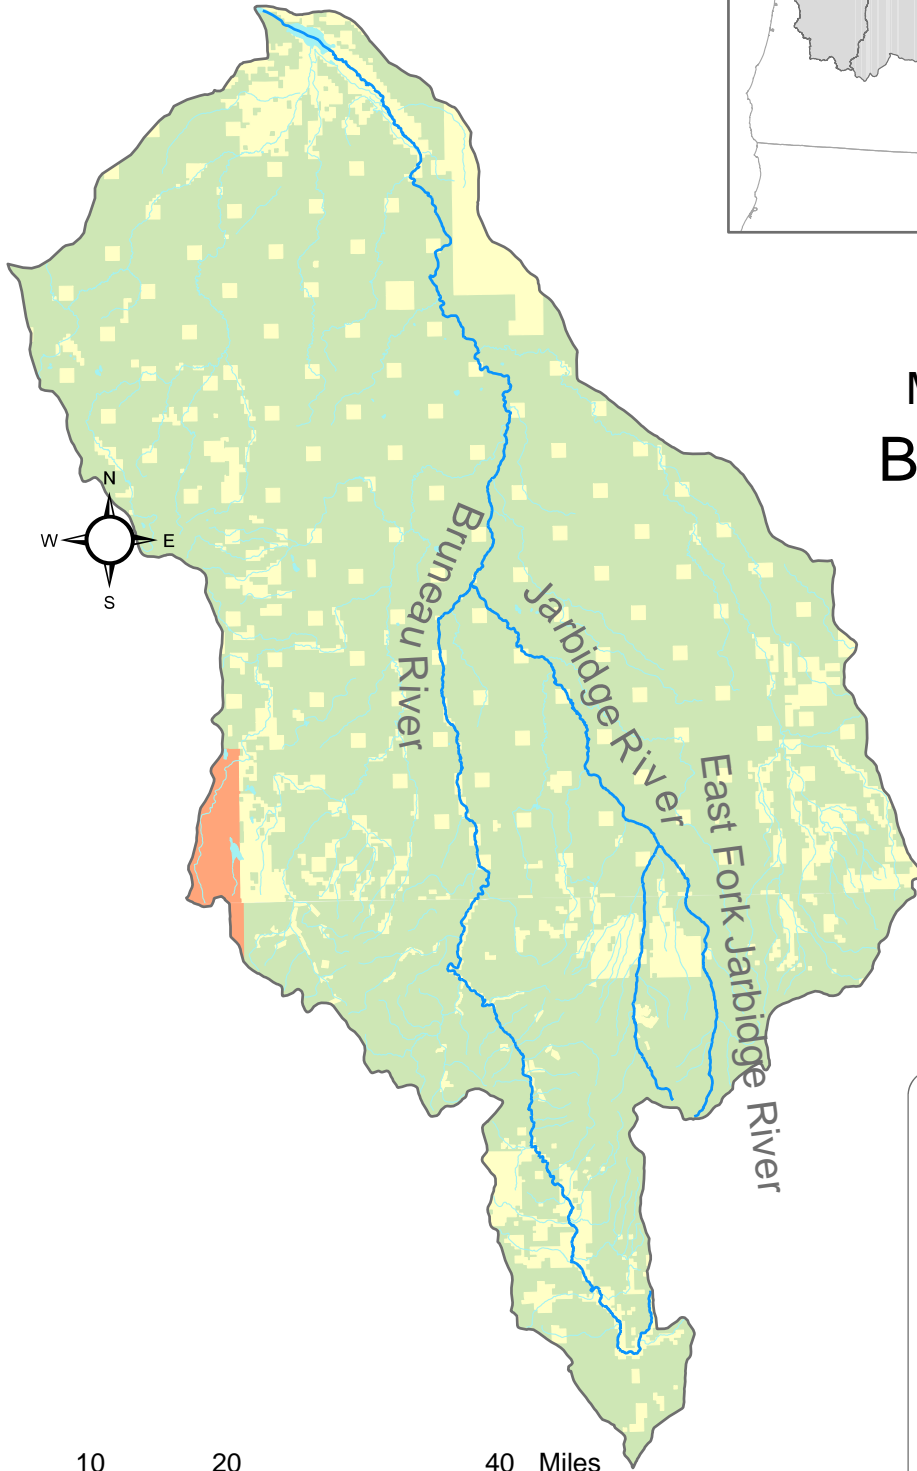

Columbia Basin Fish and Wildlife Authority

FY 2001-2003 NPCC Recommended and/or BPA Funded Fish & Wildlife Projects

Middle Snake Province Bruneau Subbasin

0 10 20 40 Miles

Data Layers: Land Ownership (ICBEMP), 100k Hydrography (Streamnet), Urban Areas (State Data), Projects (CBFWA)
Projection: UTM 1983, Zone 11
Produced by: Columbia Basin Fish & Wildlife Authority
Map Date: 5/20/04

LEGEND

Project Category Location Accuracy

Project Category	Location Accuracy
Coordination	Funded Province
Data Management	Unfunded Province
Habitat	Funded Subbasin
Harvest	Unfunded Subbasin
Mainstem Survival	Funded Stream
Monitoring	Unfunded Stream
Production	Funded Area
Research & Evaluation	Unfunded Area
	Funded Point
	Unfunded Point

Project Labels

Biological Opinion Non Biological Opinion

Land Use/Ownership

Federal	Tribal	State	Local	Private	Urban
---------	--------	-------	-------	---------	-------