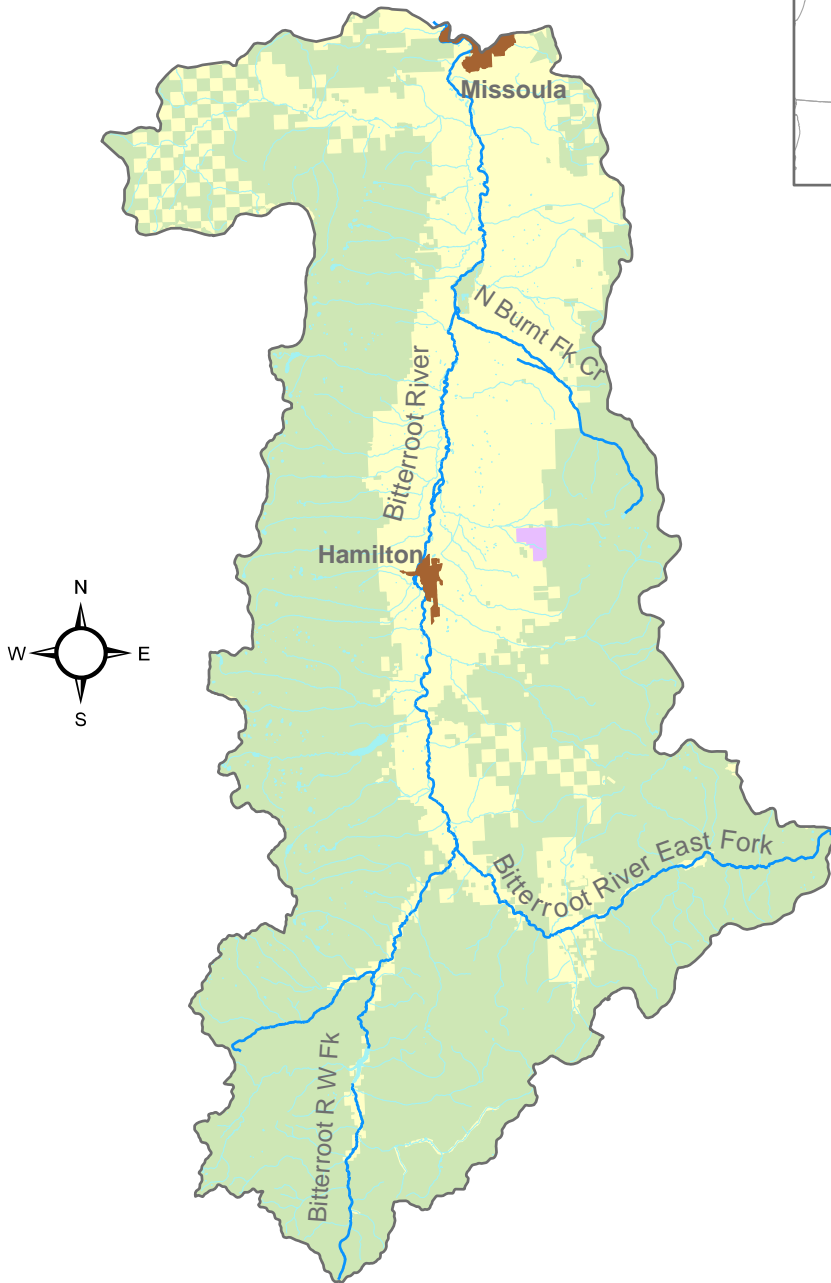

Columbia Basin Fish and Wildlife Authority

FY 2001-2003 NPCC Recommended and/or BPA Funded Fish & Wildlife Projects

Mountain Columbia Province Bitterroot Subbasin

Data Layers: Land Ownership (ICBEMP), 100k Hydrography (Streamnet), Urban Areas (State Data), Projects (CBFWA)
Projection: UTM 1983, Zone 11
Produced by: Columbia Basin Fish & Wildlife Authority
Map Date: 5/20/04

LEGEND

Project Category		Location Accuracy	
	Coordination	Funded	Unfunded
	Data Management		
	Habitat		
	Harvest		
	Mainstem Survival		
	Monitoring		
	Production		
	Research & Evaluation		

Project Labels

Biological Opinion Non Biological Opinion

Land Use/Ownership

Federal	Tribal	State	Local	Private	Urban