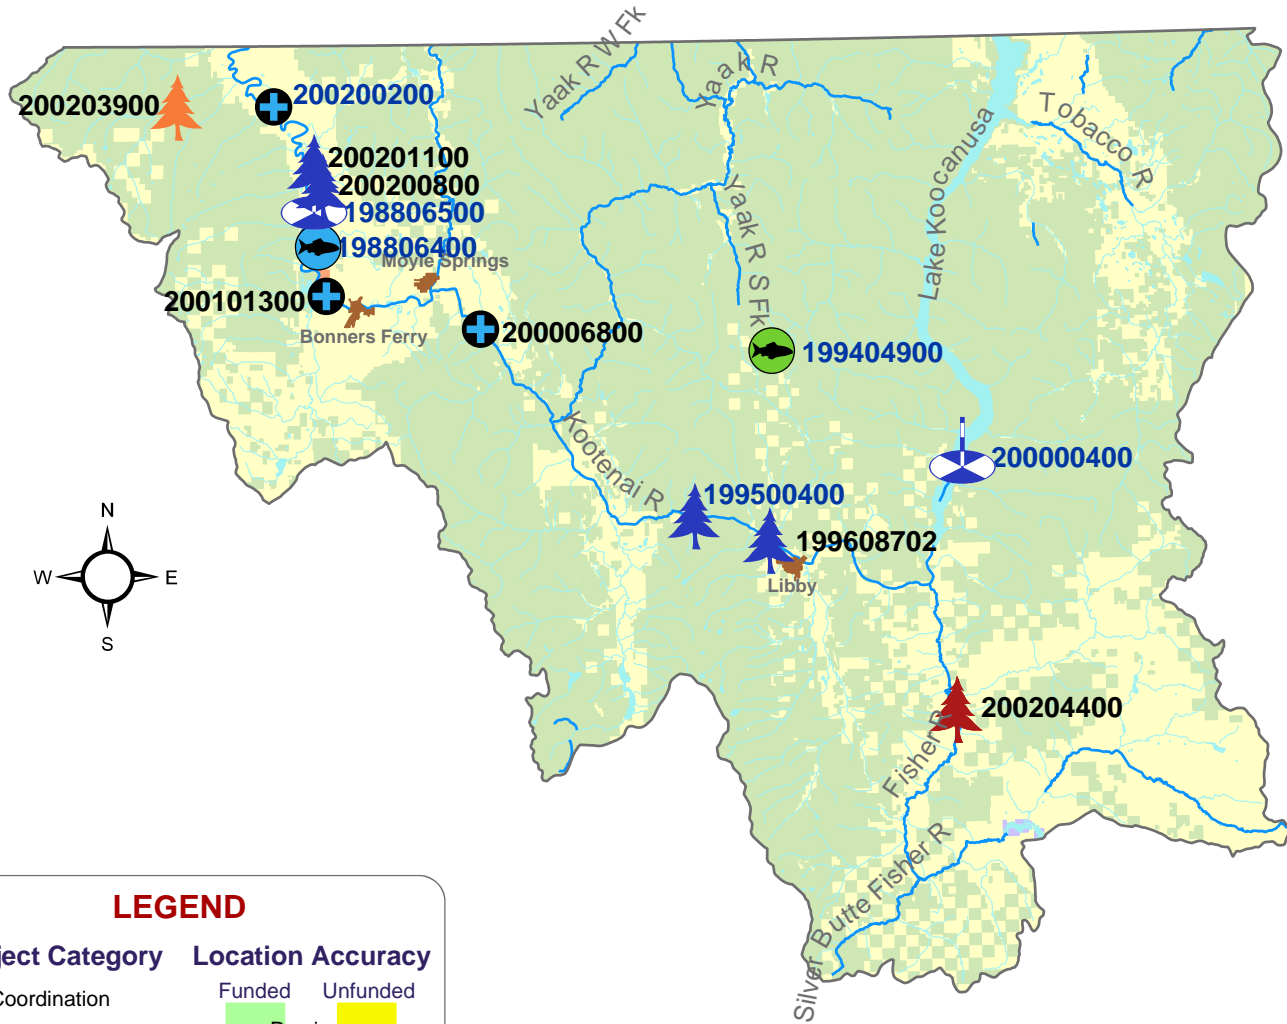

FY 2001-2003 NPCC Recommended and/or BPA Funded Fish & Wildlife Projects

Mountain Columbia Province
Kootenai Subbasin

LEGEND

Project Category **Location Accuracy**

Coordination	Funded	Unfunded
Data Management	Province	
Habitat	Subbasin	
Harvest	Stream	
Mainstem Survival	Area	
Monitoring	Point	
Production		
Research & Evaluation		

Project Labels

Biological Opinion Non Biological Opinion

Land Use/Ownership

Federal	Tribal	State	Local	Private	Urban

Data Layers: Land Ownership (ICBEMP), 100k Hydrography (Streamnet), Urban Areas (State Data), Projects (CBFWA)
 Projection: UTM 1983, Zone 11
 Produced by: Columbia Basin Fish & Wildlife Authority
 Map Date: 5/20/04