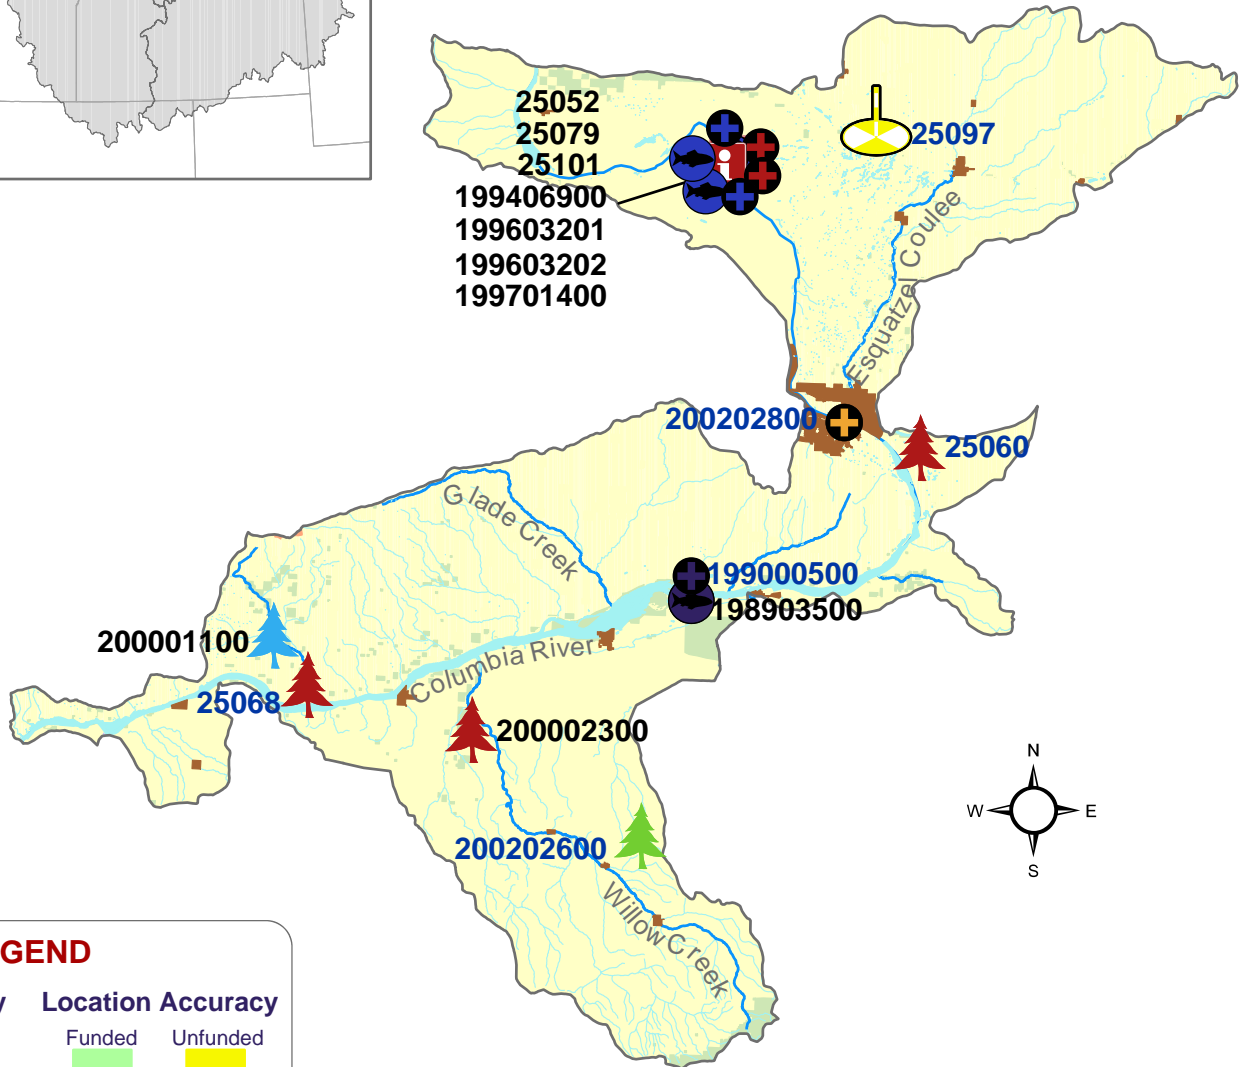

Columbia Plateau Province
Columbia Lower
Middle Subbasin

LEGEND

Project Category		Location Accuracy	
Coordination		Funded	Unfunded
Data Management		Province	
Habitat		Subbasin	
Harvest		Stream	
Mainstem Survival		Area	
Monitoring		Point	
Production			
Research & Evaluation			

Project Labels

Biological Opinion Non Biological Opinion

Land Use/Ownership

Federal	Tribal	State	Local	Private	Urban
---------	--------	-------	-------	---------	-------

Data Layers: Land Ownership (ICBEMP), 100k Hydrography (Streamnet), Urban Areas (State Data), Projects (CBFWA)
 Projection: UTM 1983, Zone 11
 Produced by: Columbia Basin Fish & Wildlife Authority
 Map Date: 5/20/04