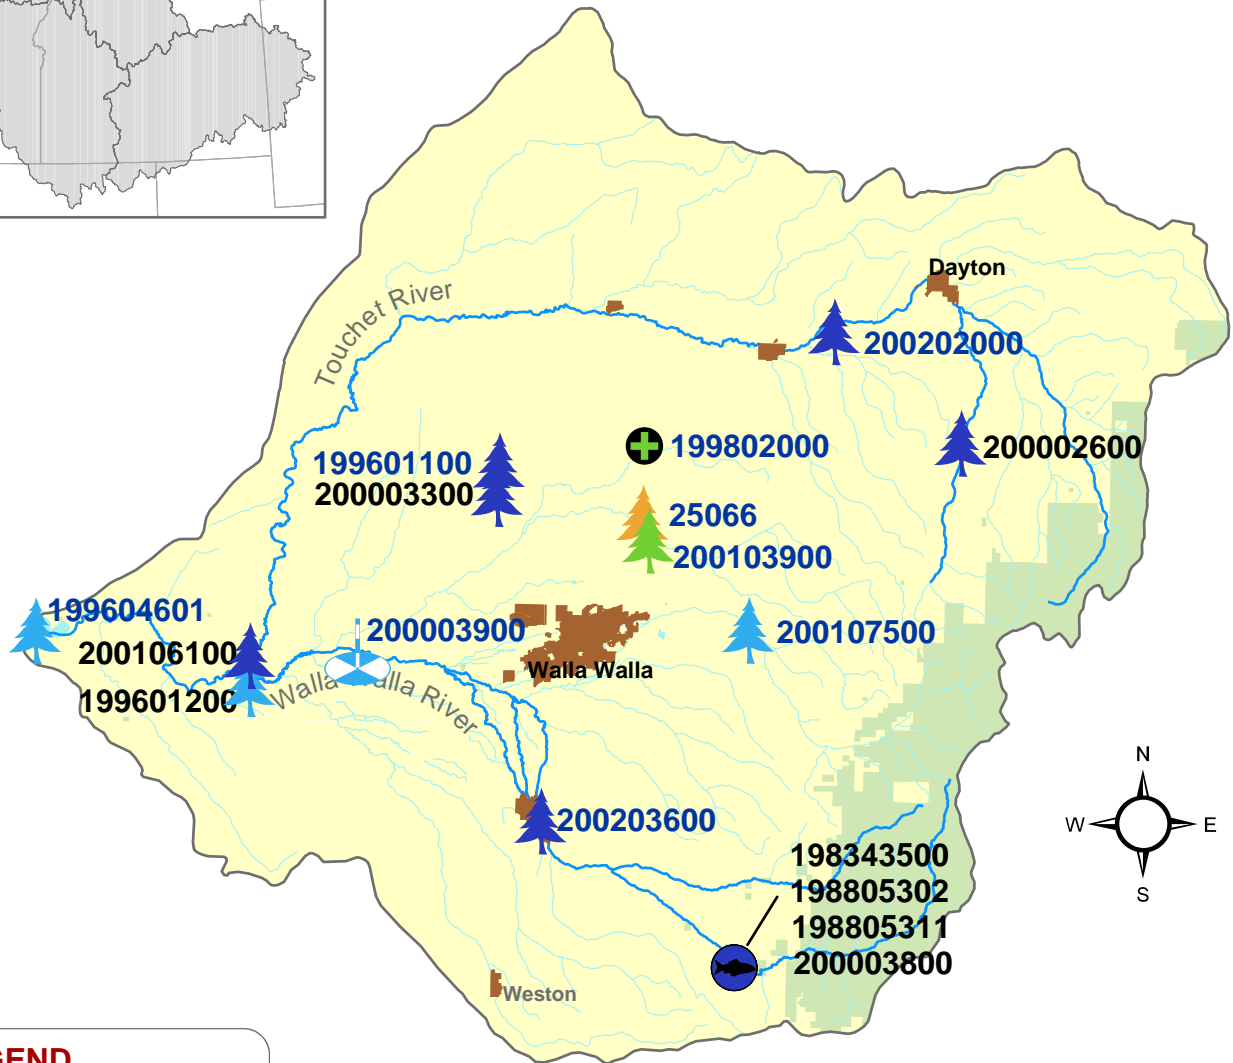

Columbia Plateau Province
Walla Walla Subbasin

LEGEND

Project Category	Location Accuracy
Coordination	Funded
Data Management	Unfunded
Habitat	Province
Harvest	Subbasin
Mainstem Survival	Stream
Monitoring	Area
Production	Point
Research & Evaluation	

Project Labels

Biological Opinion Non Biological Opinion

Land Use/Ownership

Federal	Tribal	State	Local	Private	Urban

Data Layers: Land Ownership (ICBEMP), 100k Hydrography (Streamnet), Urban Areas (State Data), Projects (CBFWA)
 Projection: UTM 1983, Zone 11
 Produced by: Columbia Basin Fish & Wildlife Authority
 Map Date: 5/20/04